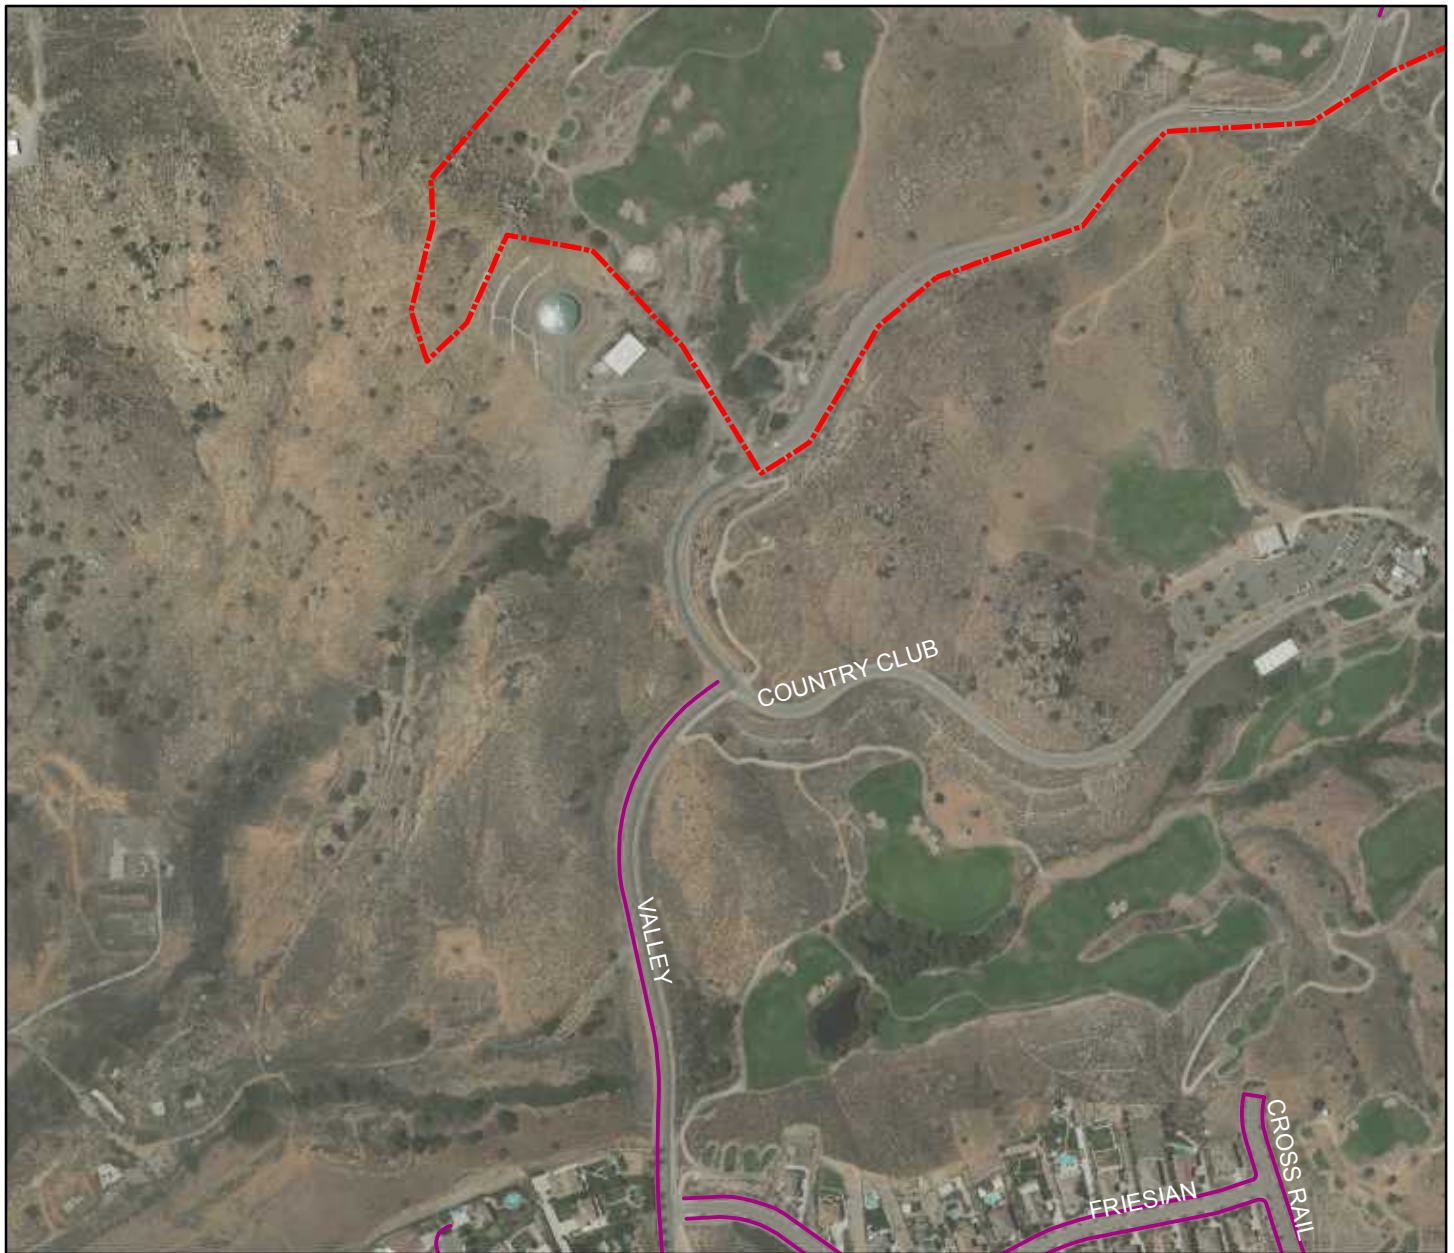

Legend

Type

- Entry Point
- Staging Area
- Norco_Hills_Trails
- Bridle Trails
- Soft Shoulder Trails
- Backyard Trails
- Santa Ana Trails

City of Norco Trail Map Atlas

Grid Number: P10

DRAFT
Last Edit: March 2018