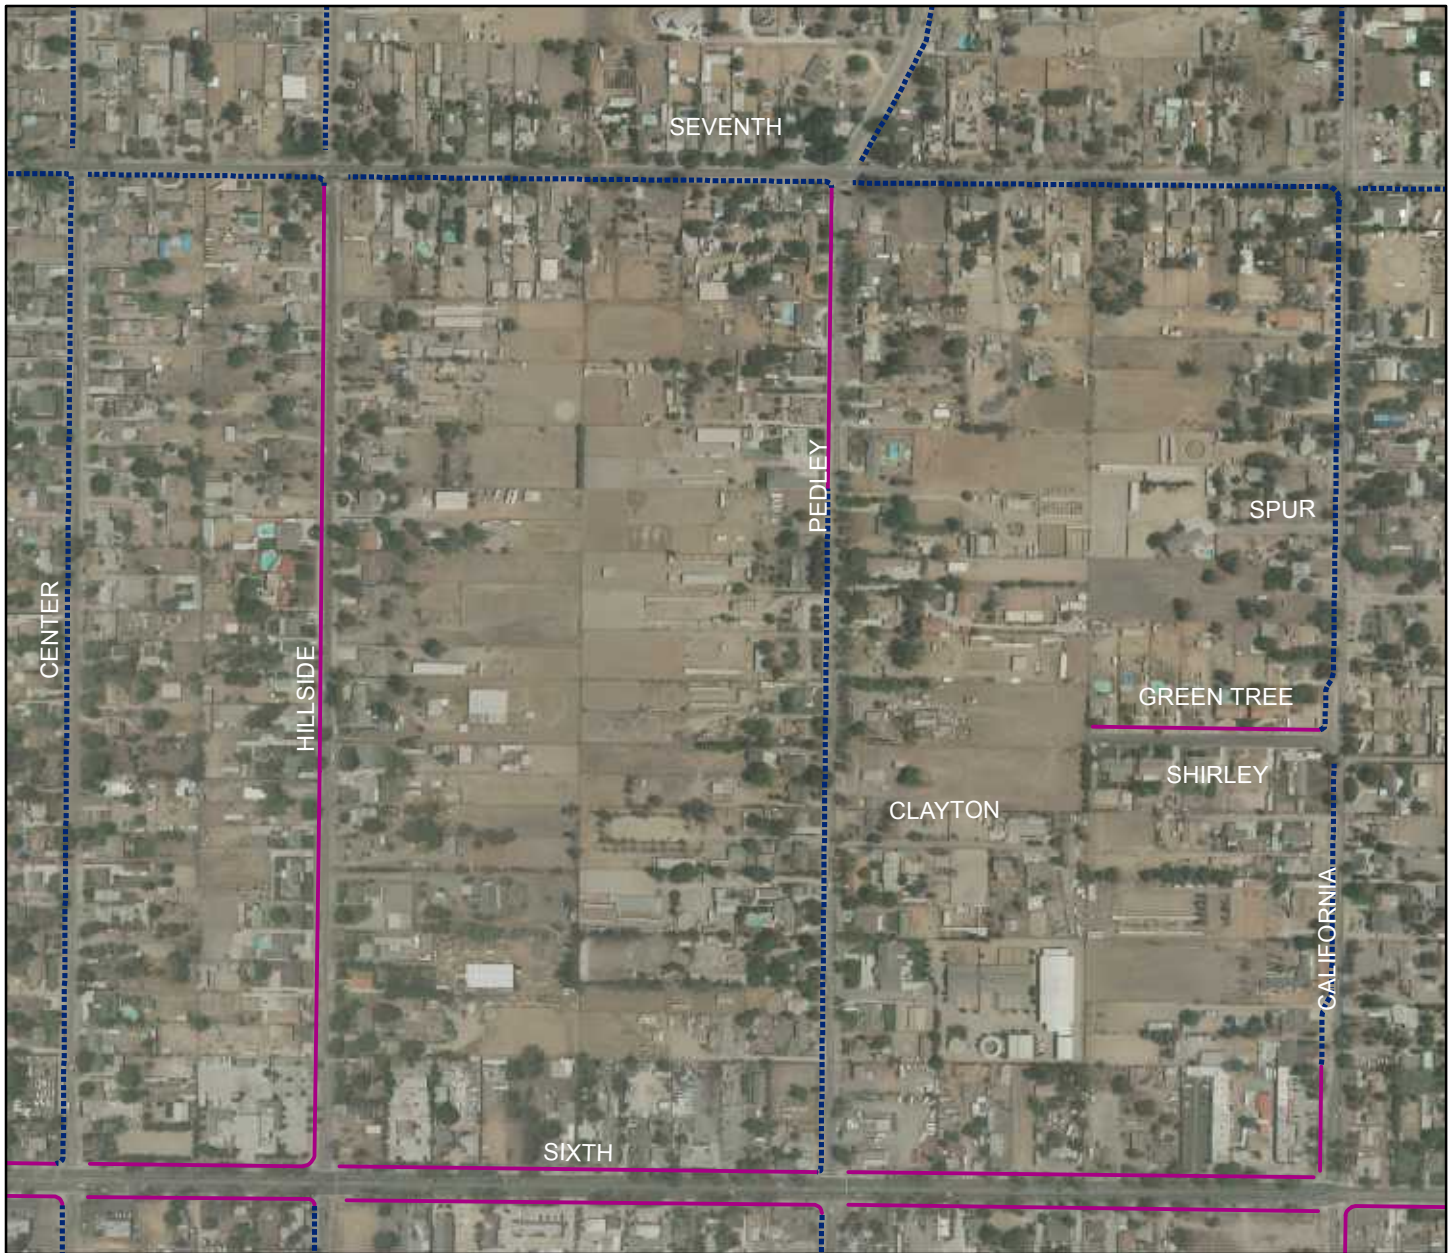

Legend

Type

- Entry Point
- Staging Area
- Norco_Hills_Trails
- Bridle Trails
- Soft Shoulder Trails
- Backyard Trails
- Santa Ana Trails

City of Norco Trail Map Atlas

Grid Number: O5

DRAFT
Last Edit: March 2018