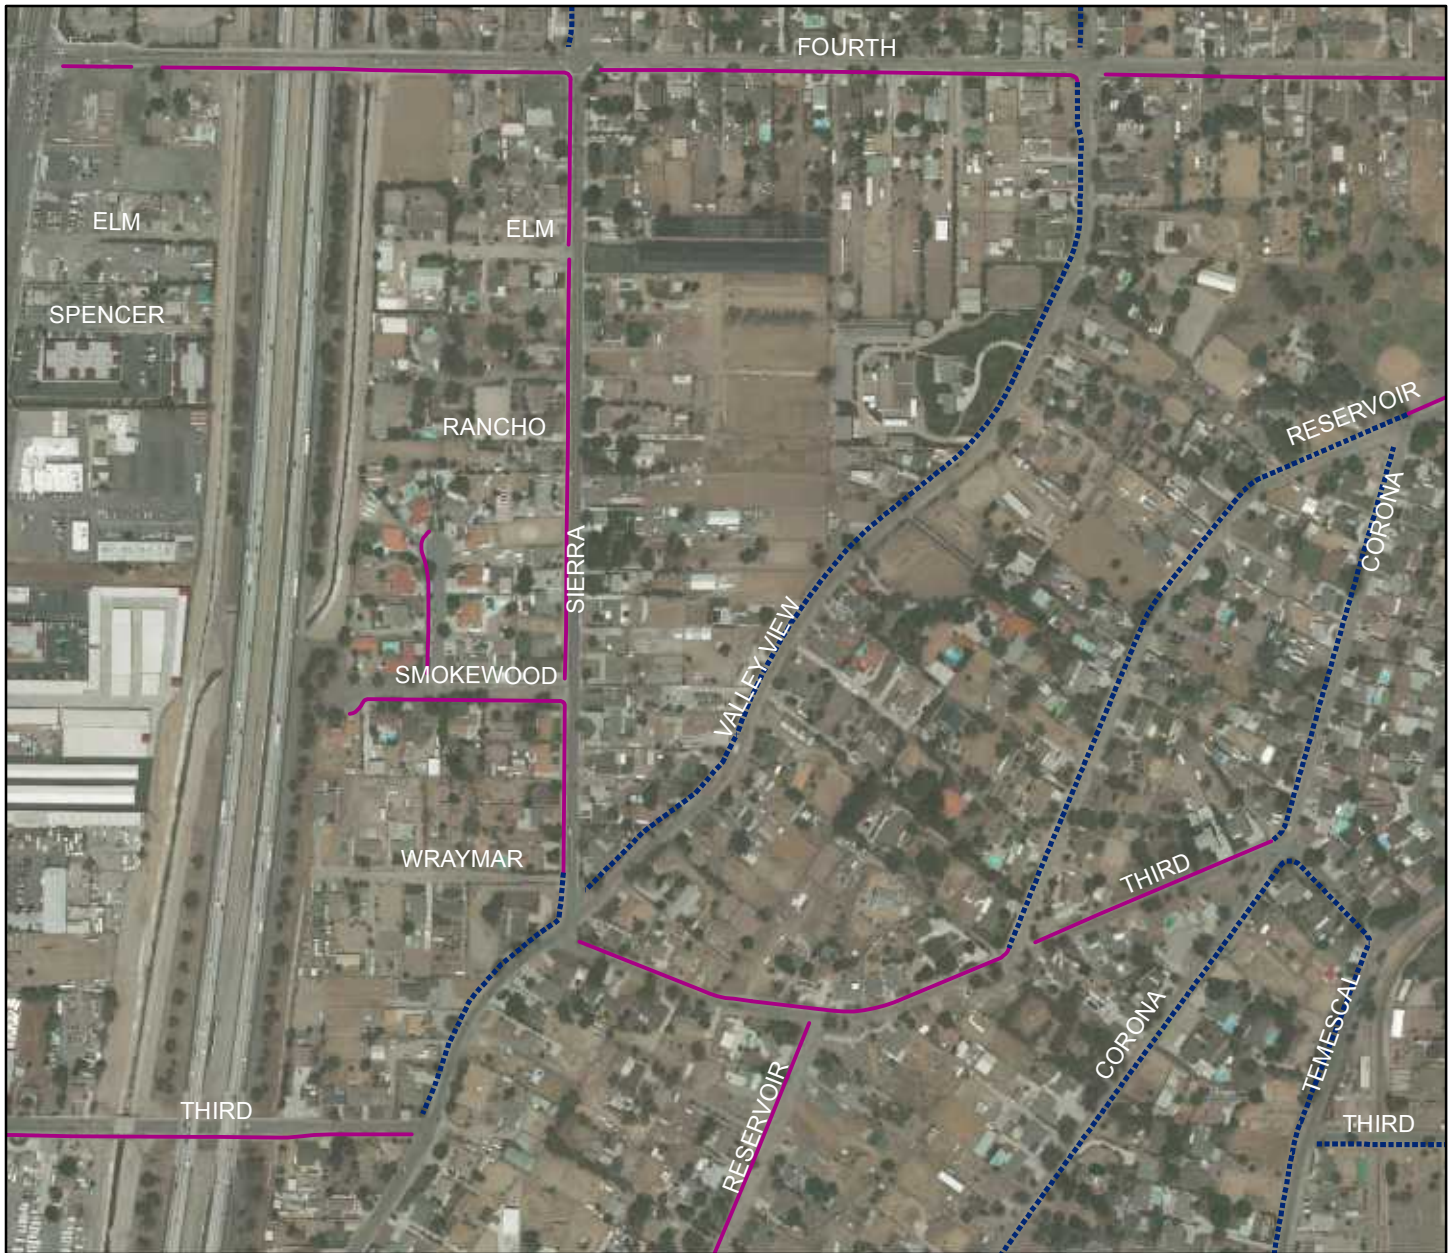

Legend

Type

- Entry Point
- Staging Area
- Norco_Hills_Trails
- Bridle Trails
- Soft Shoulder Trails
- Backyard Trails
- Santa Ana Trails

City of Norco Trail Map Atlas

Grid Number: M9

DRAFT
Last Edit: March 2018