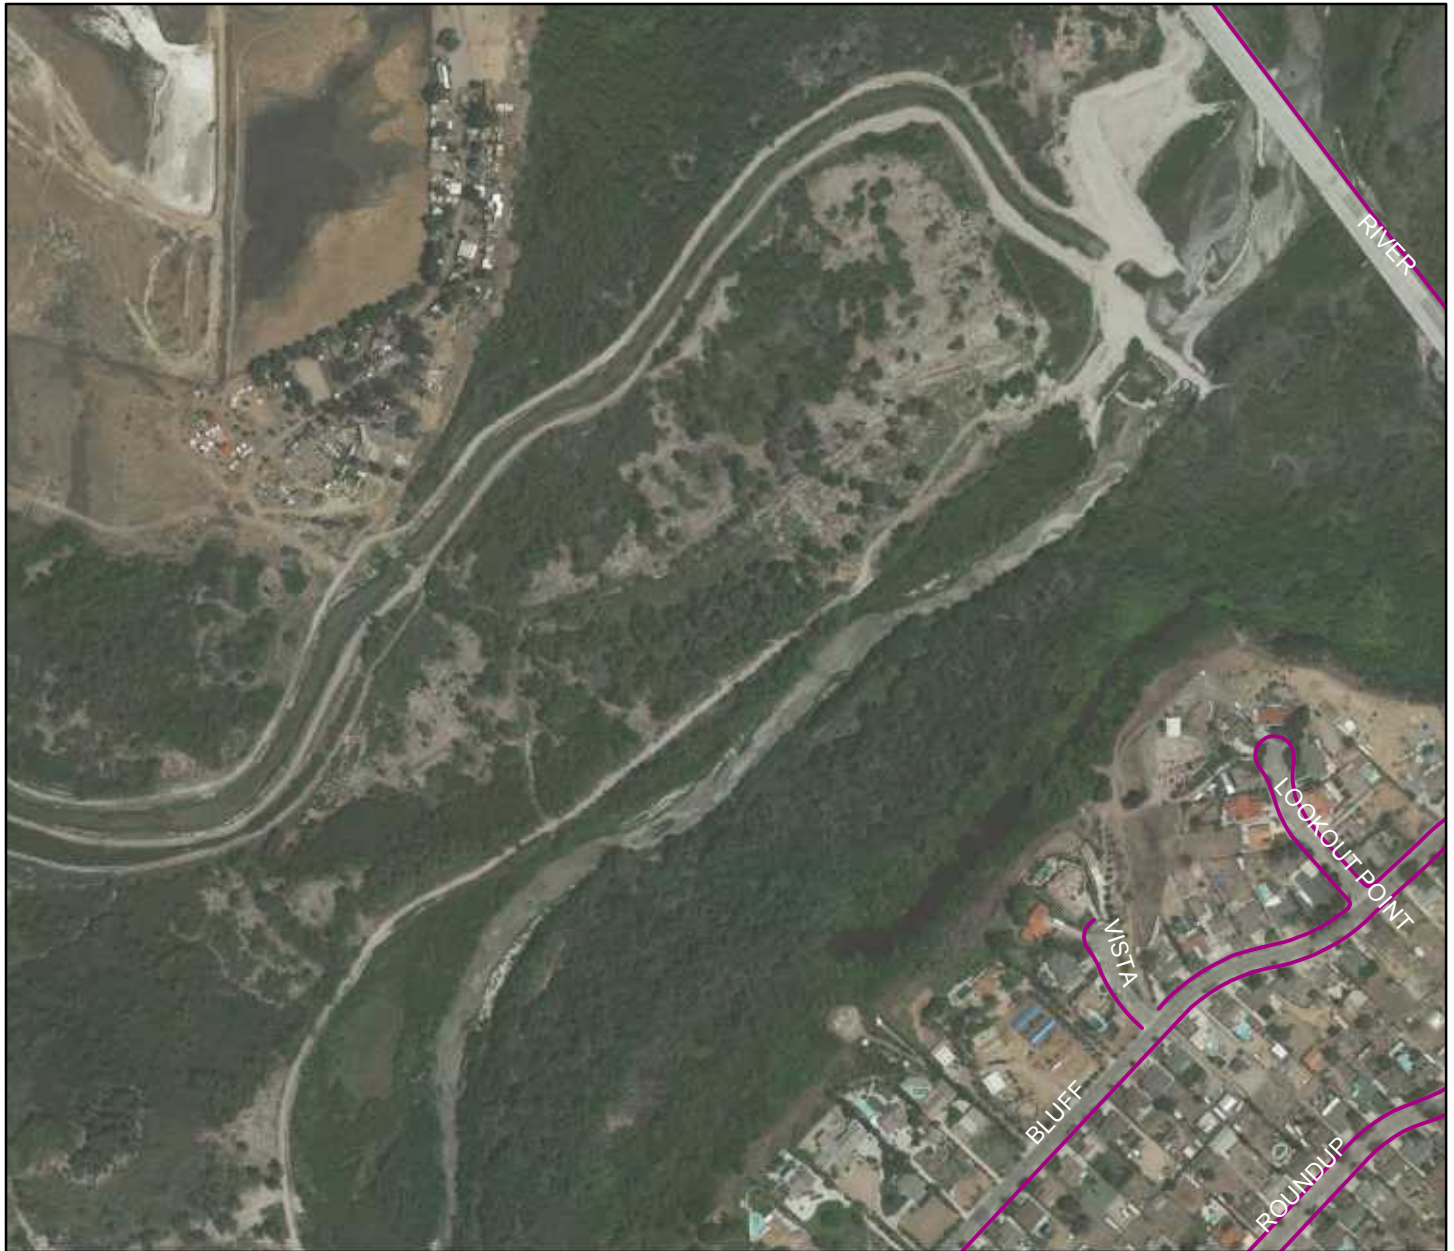

Norco Trail Circulation Map

- ★ Entry Point
- Staging Area
- Santa Ana Trails
- Bridle Trails
- Soft Shoulder Trails
- Backyard Trails
- Norco Hills Trails

Trail Type	Length (Miles)
Bridle Trails	66.1
Soft Shoulder Trails	24.5
Backyard Trails	8.4
Norco Hills Trails	4.9
Total	103.9

DRAFT March 8, 2018

Corona Municipal Airport

Legend

Type

-  Entry Point
-  Staging Area
-  Norco_Hills_Trails
-  Bridle Trails
-  Soft Shoulder Trails
-  Backyard Trails
-  Santa Ana Trails

City of Norco Trail Map Atlas