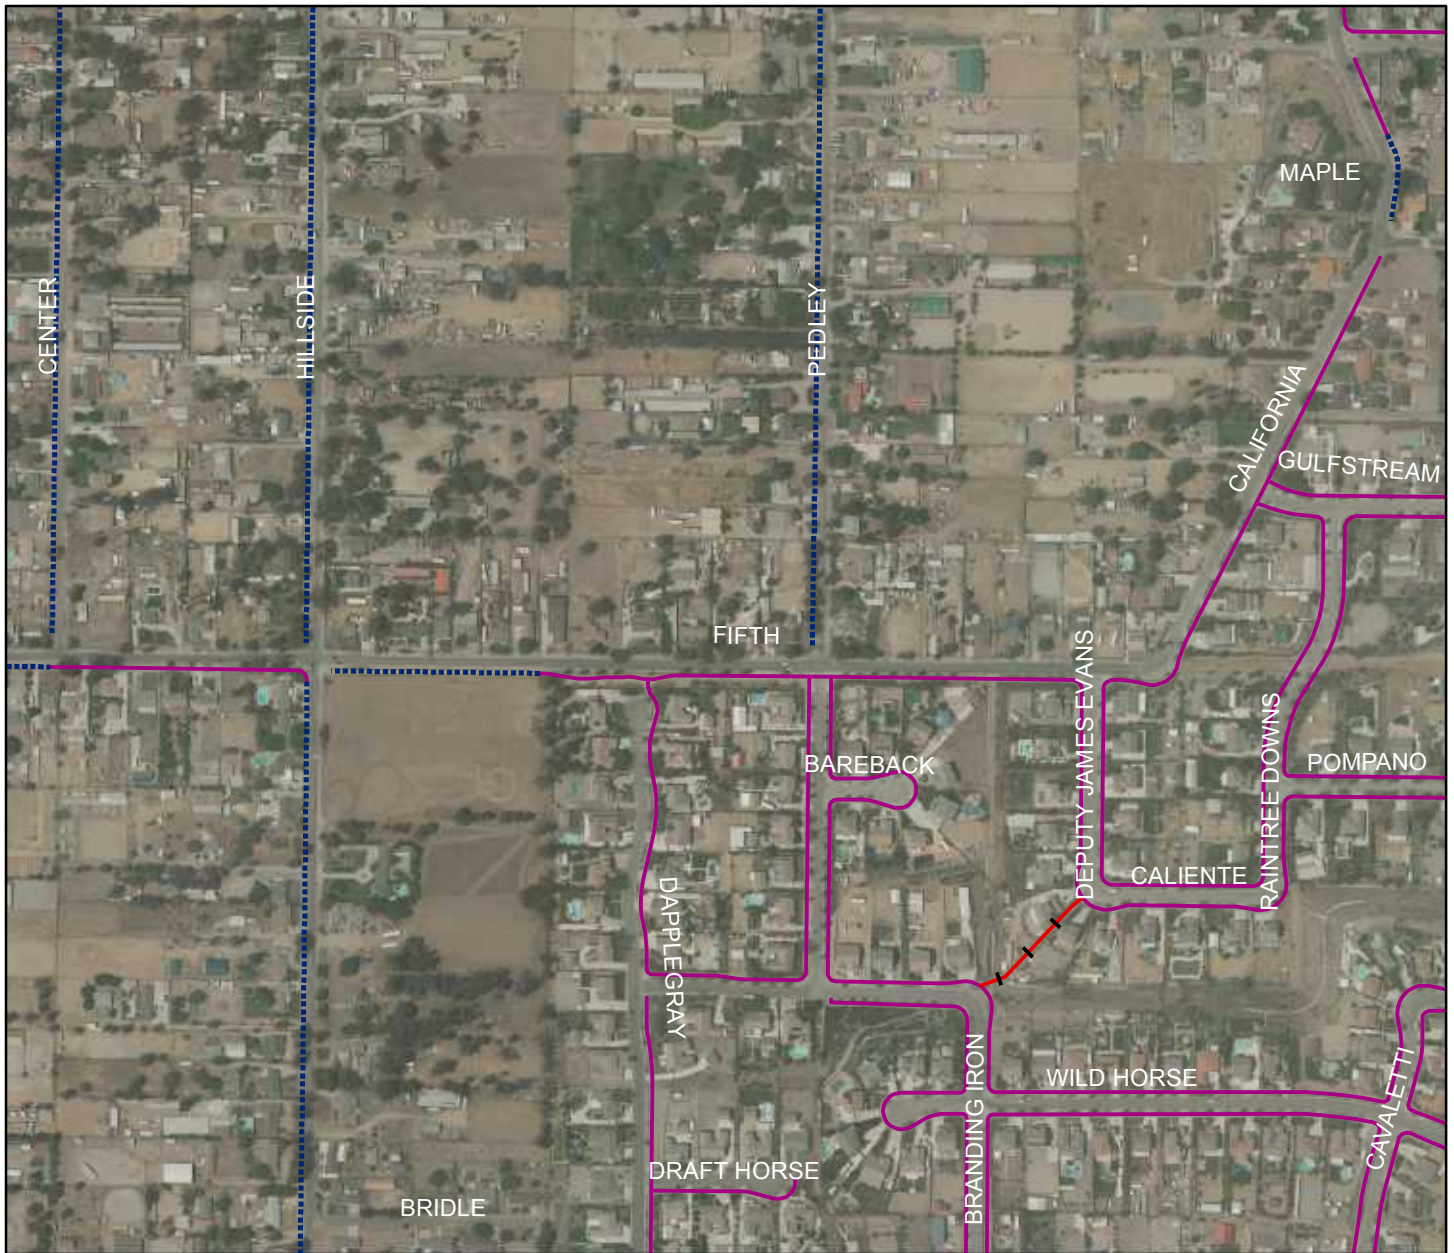

Legend

Type

- Entry Point
- Staging Area
- Norco_Hills_Trails
- Bridle Trails
- Soft Shoulder Trails
- Backyard Trails
- Santa Ana Trails

City of Norco Trail Map Atlas

Grid Number: O7

DRAFT
Last Edit: March 2018