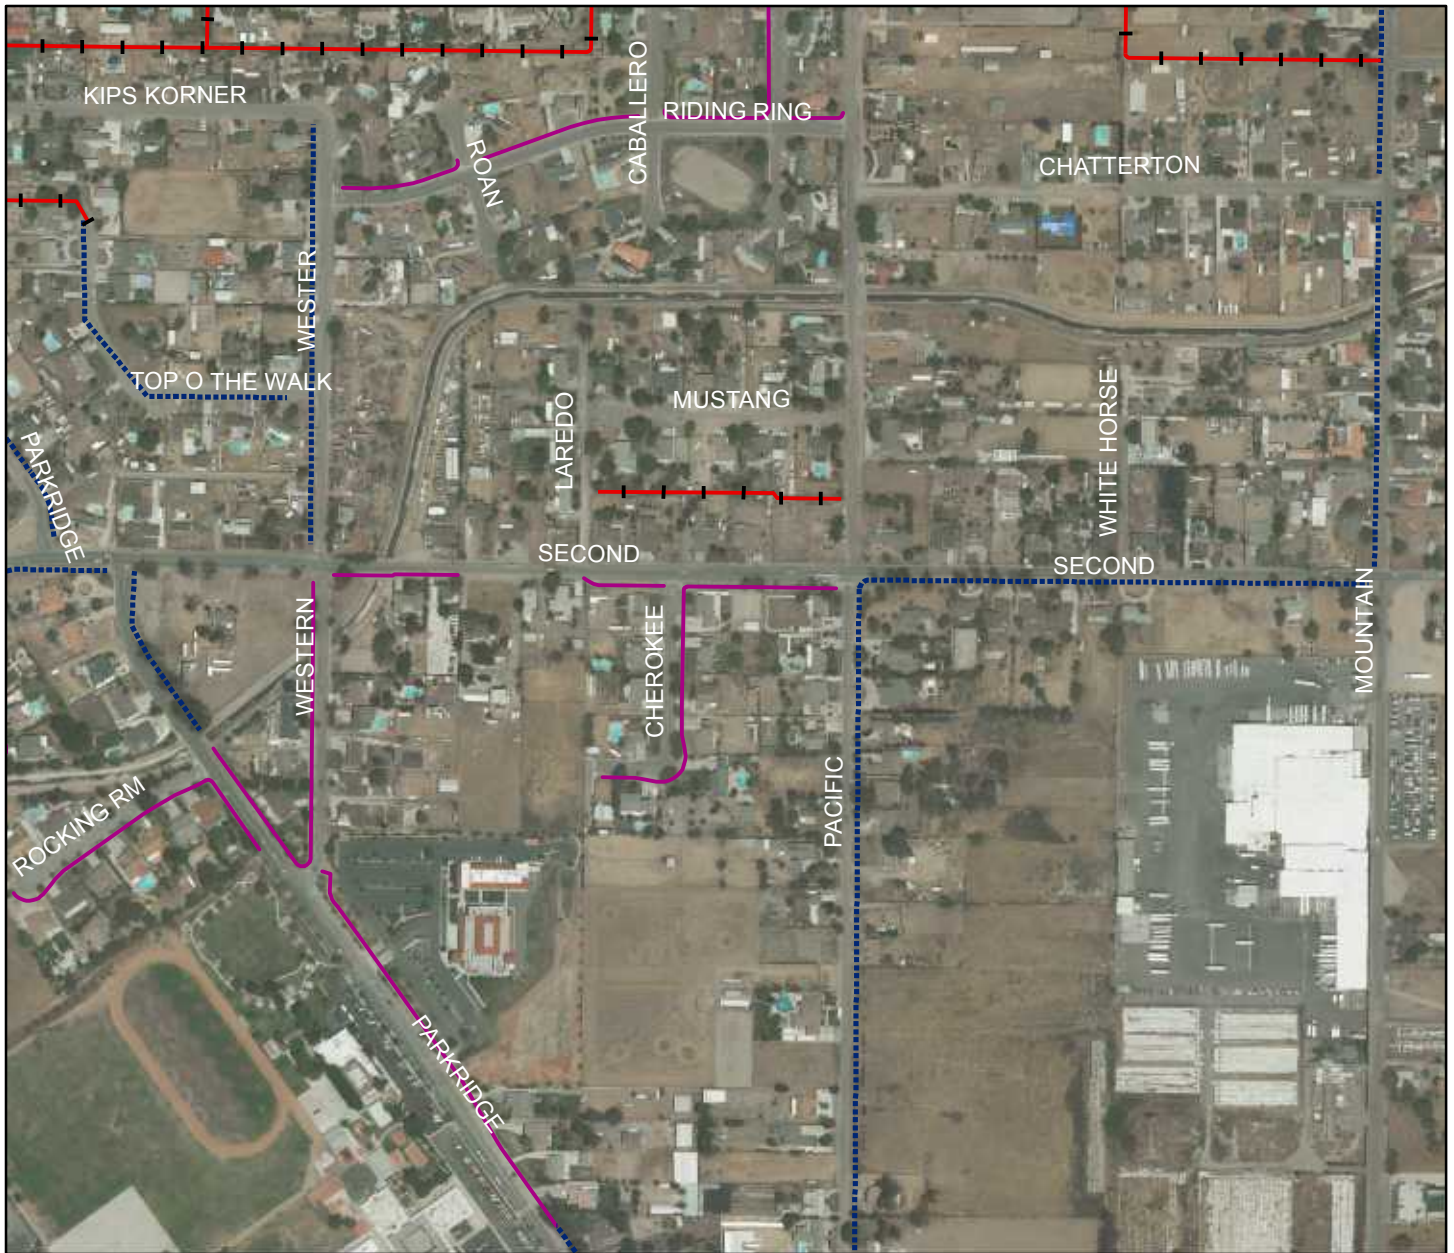

Legend

Type

- Entry Point
- Staging Area
- Norco_Hills_Trails
- Bridle Trails
- Soft Shoulder Trails
- Backyard Trails
- Santa Ana Trails

City of Norco Trail Map Atlas

Grid Number: K11

DRAFT
Last Edit: March 2018