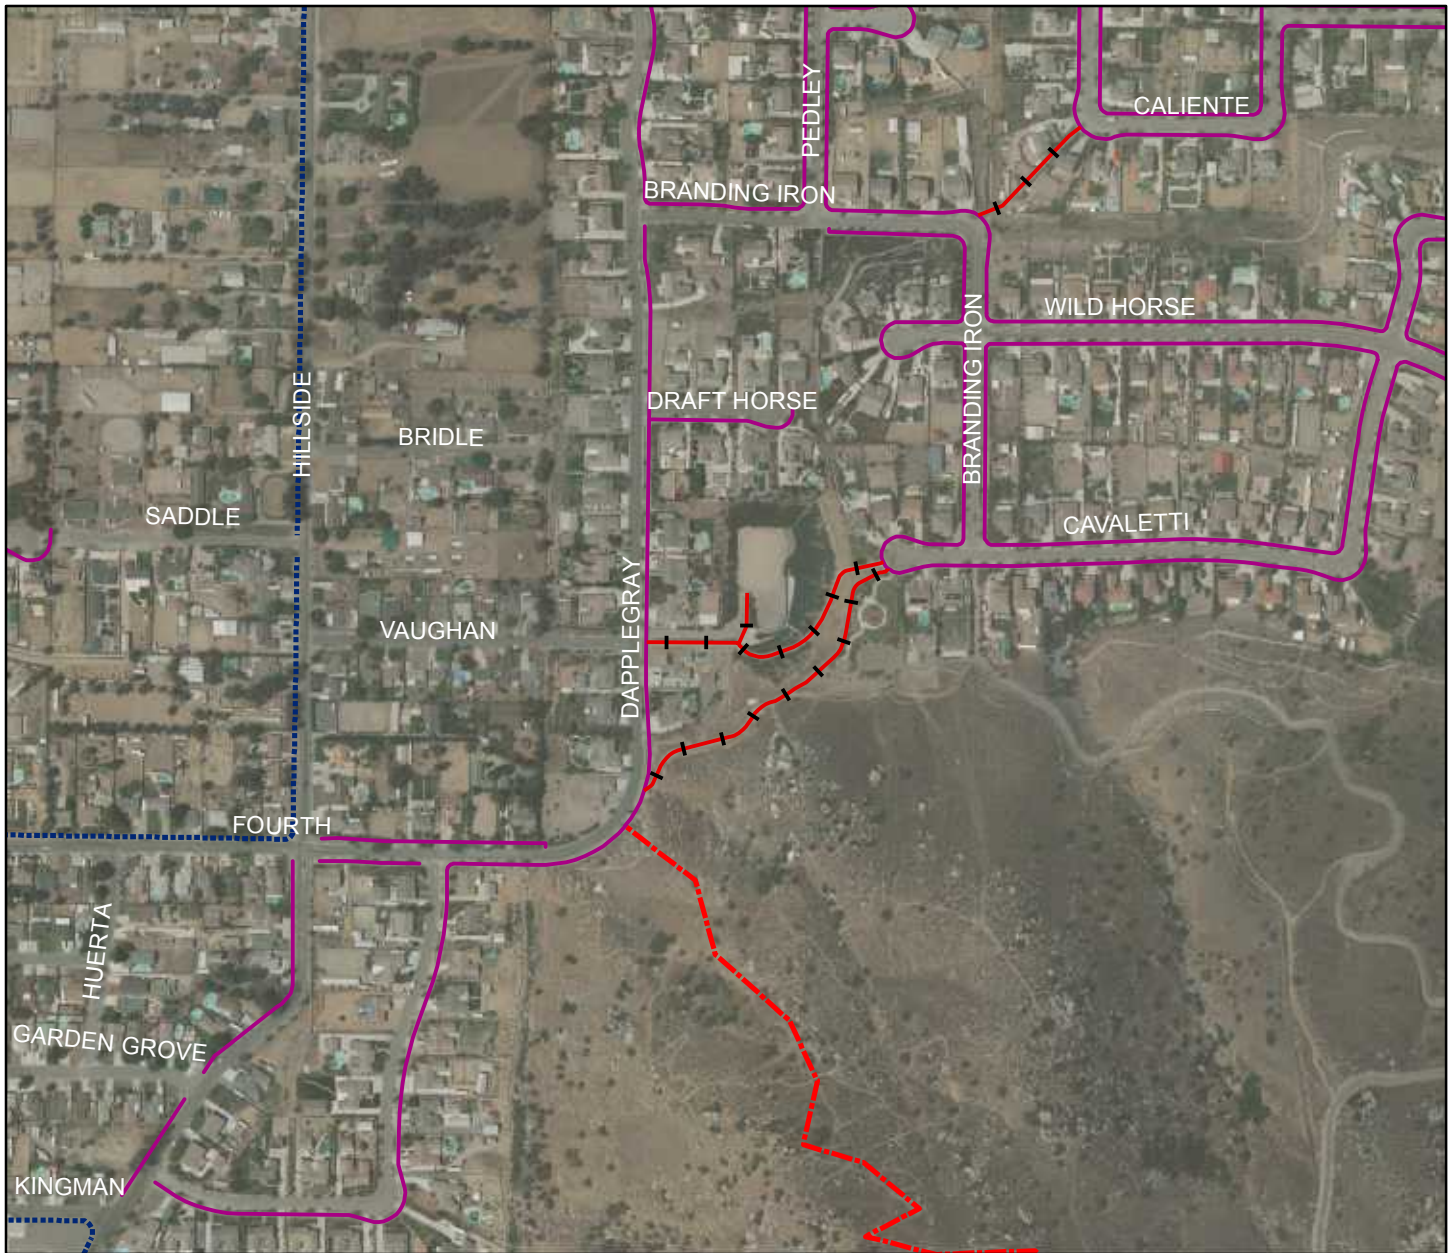

Legend

Type

- Entry Point
- Staging Area
- Norco_Hills_Trails
- Bridle Trails
- Soft Shoulder Trails
- Backyard Trails
- Santa Ana Trails

City of Norco Trail Map Atlas

Grid Number: O8

DRAFT
Last Edit: March 2018