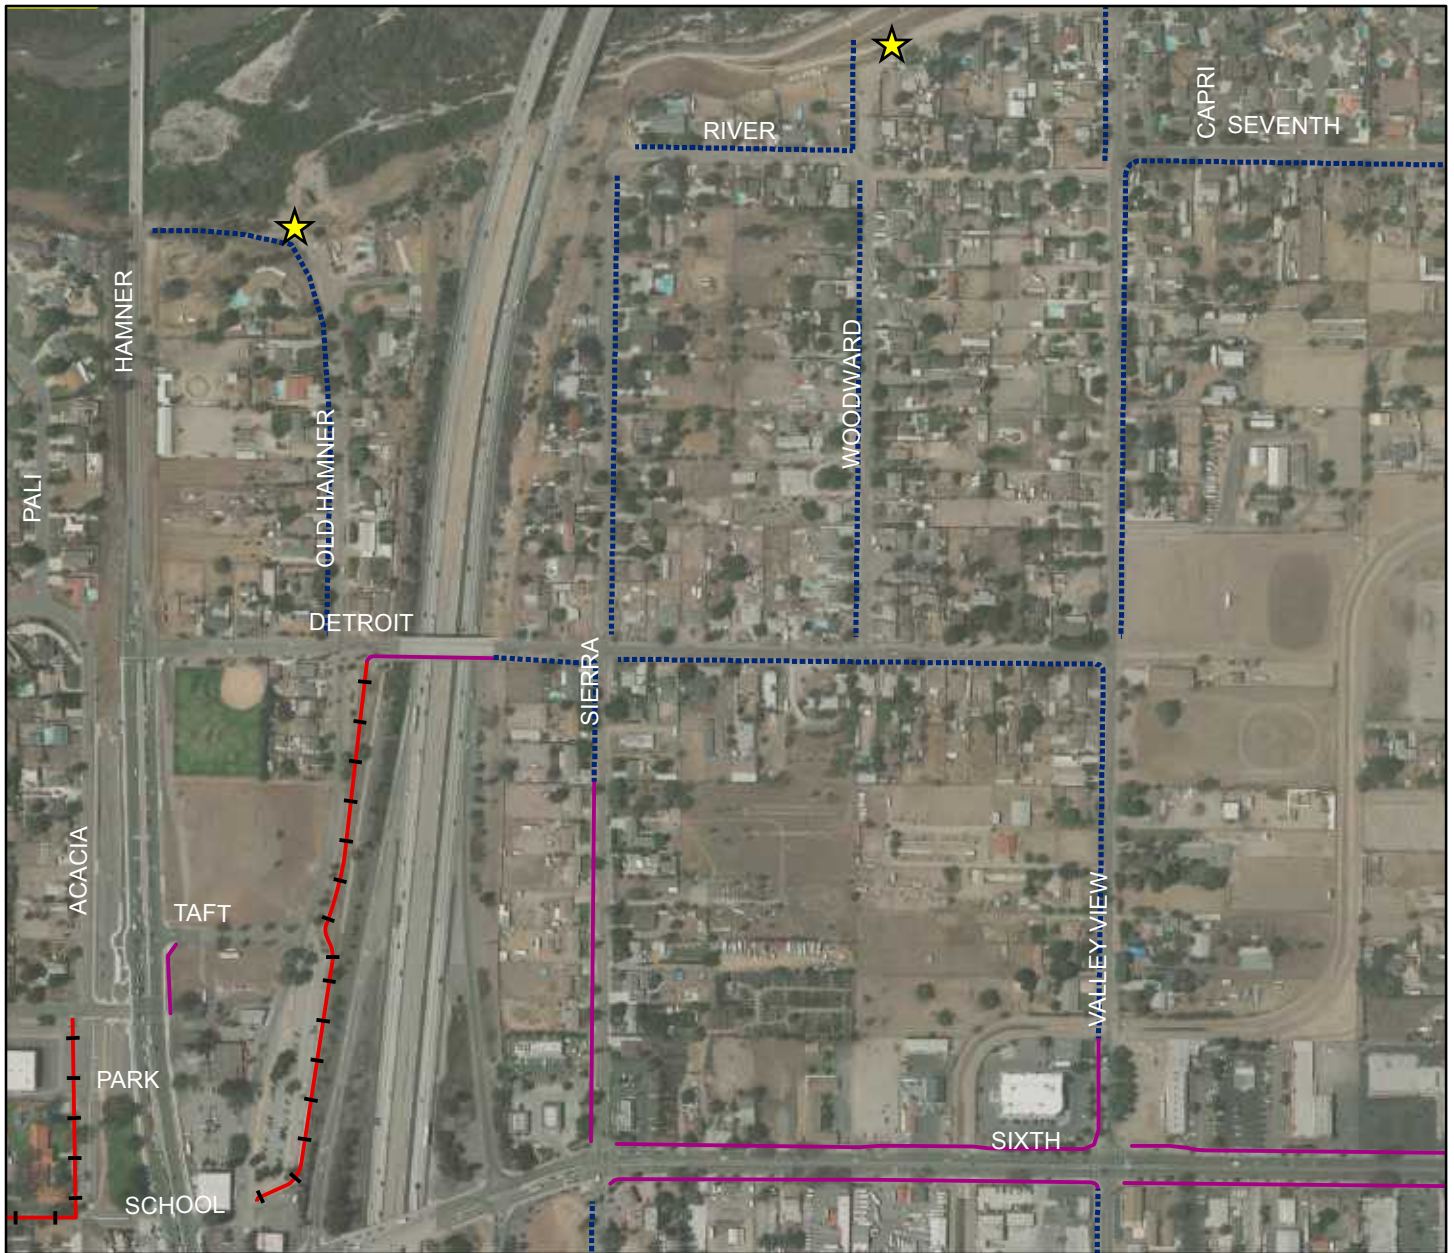

Legend

Type

- Entry Point
- Staging Area
- Norco_Hills_Trails
- Bridle Trails
- Soft Shoulder Trails
- Backyard Trails
- Santa Ana Trails

City of Norco Trail Map Atlas

Grid Number: M5

DRAFT
Last Edit: March 2018