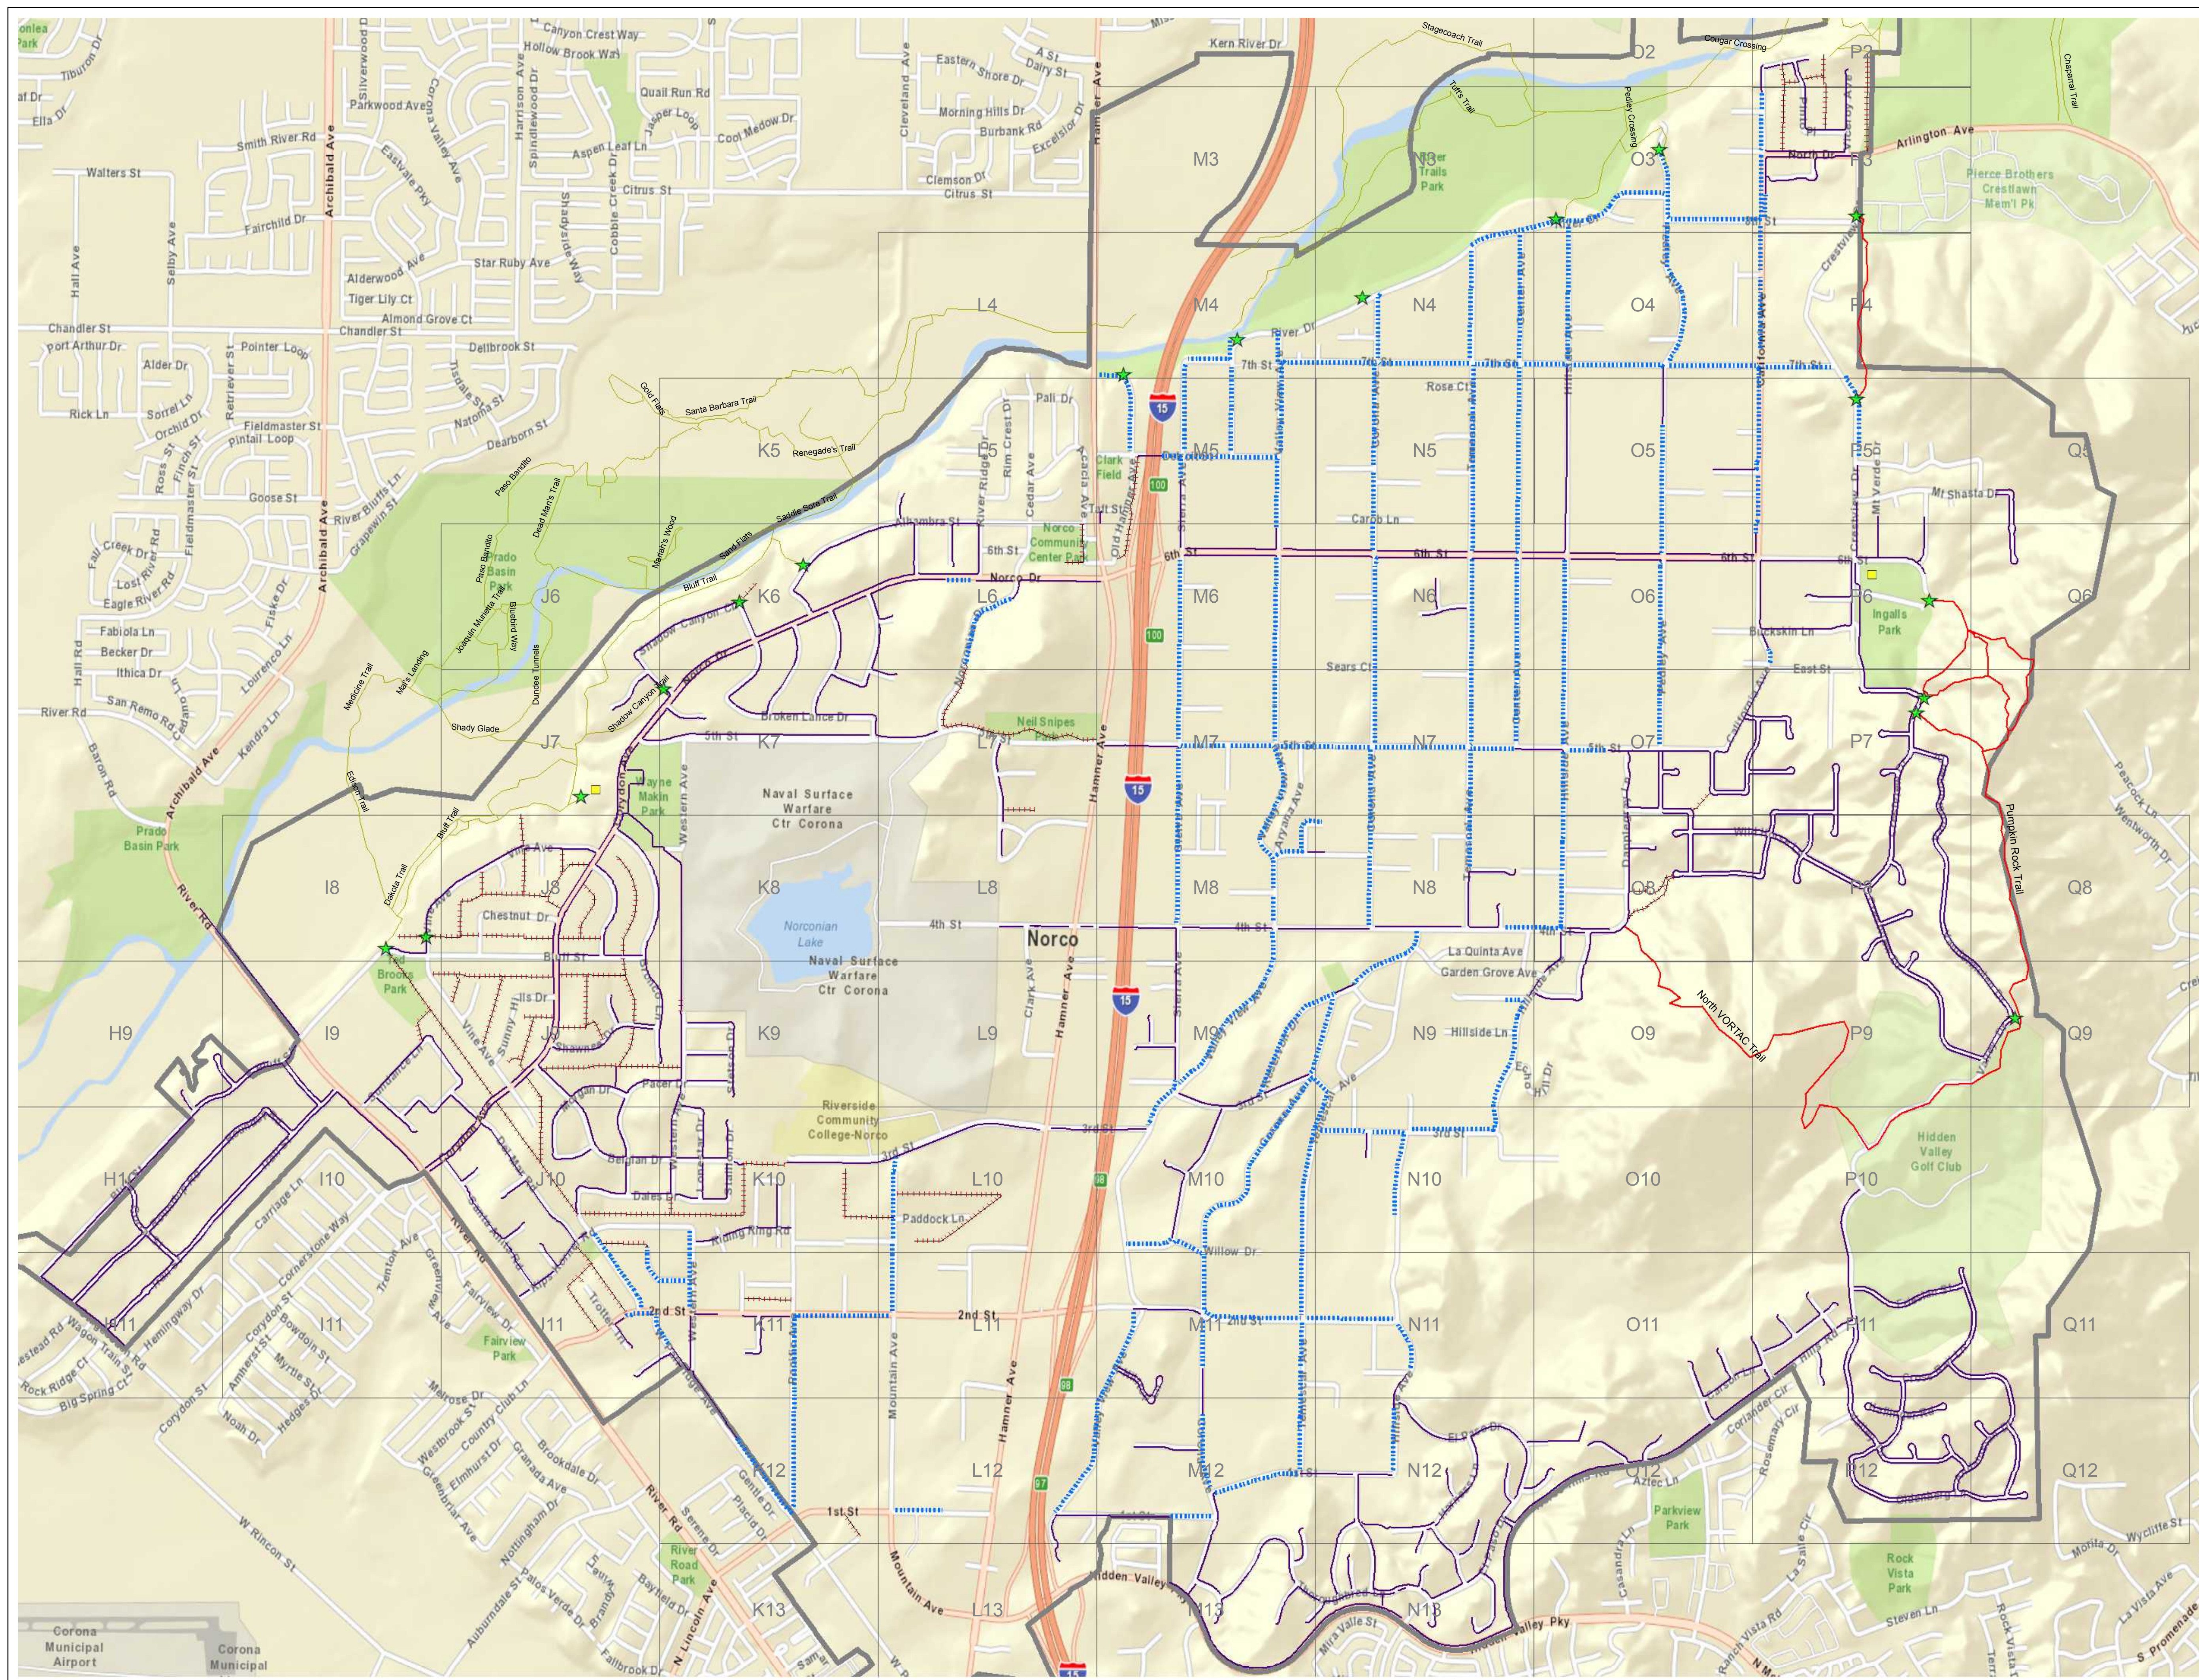

Corona Municipal Airport