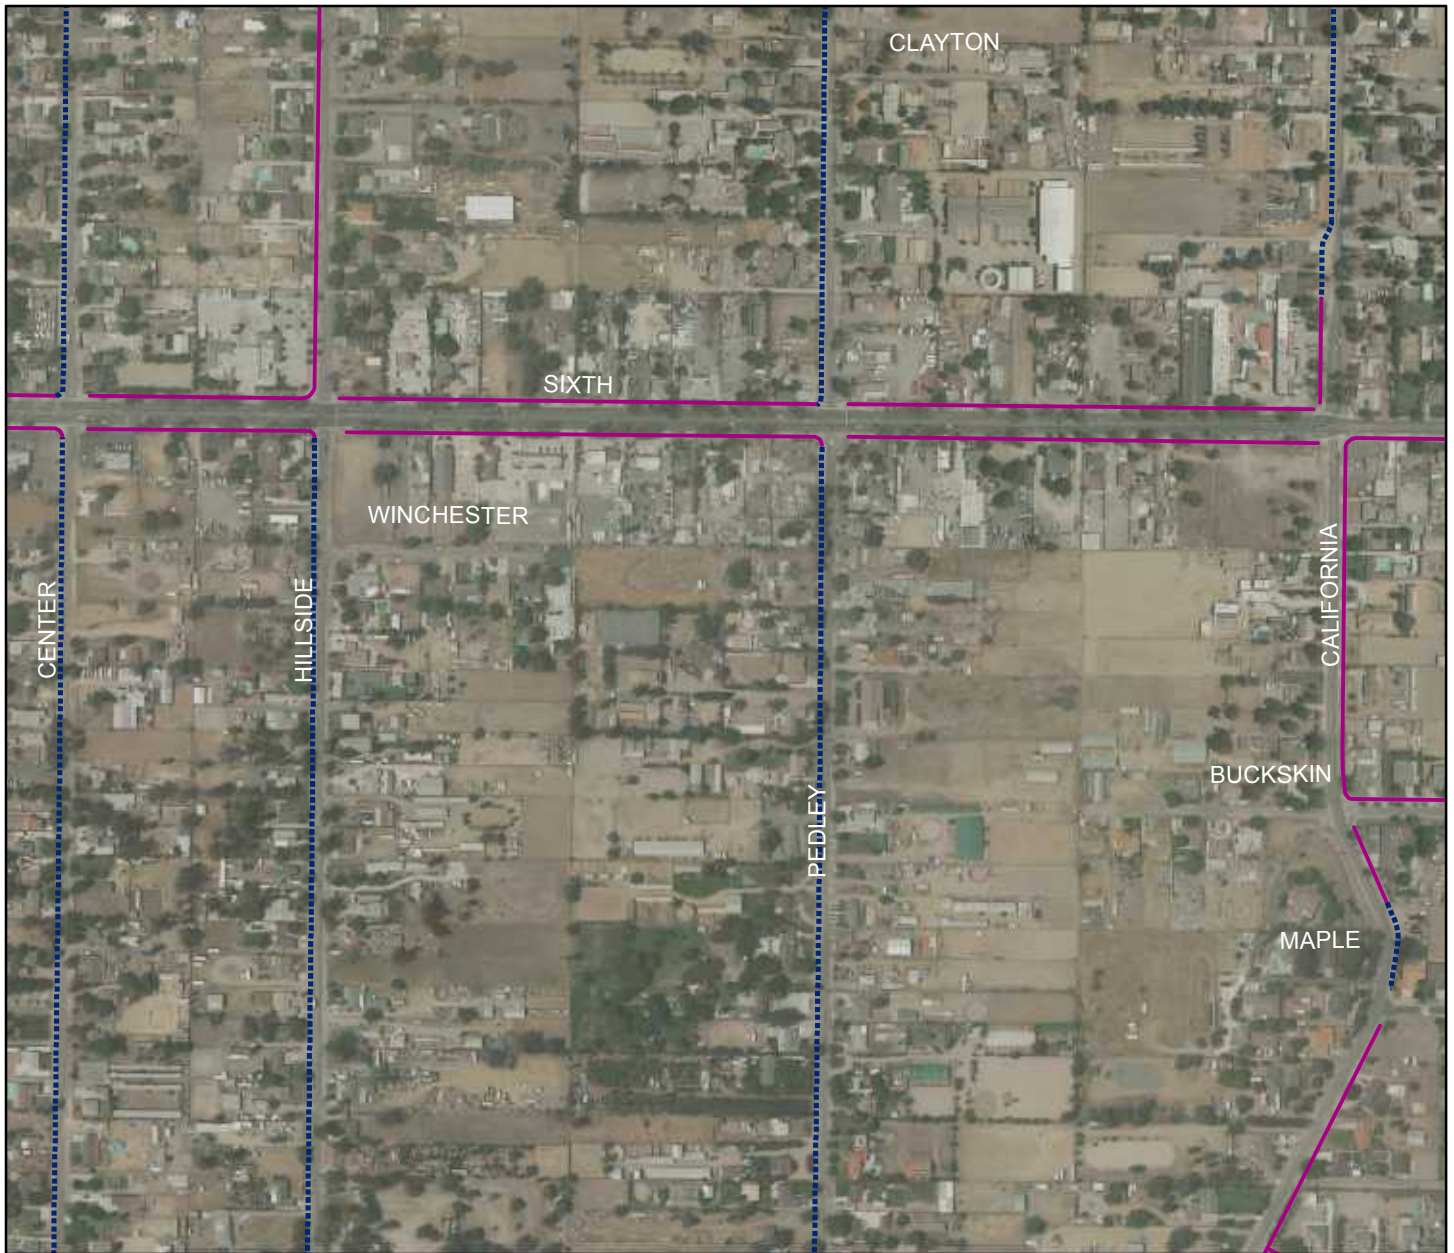

Legend

Type

- Entry Point
- Staging Area
- Norco_Hills_Trails
- Bridle Trails
- Soft Shoulder Trails
- Backyard Trails
- Santa Ana Trails

City of Norco Trail Map Atlas

Grid Number: O6

DRAFT
Last Edit: March 2018