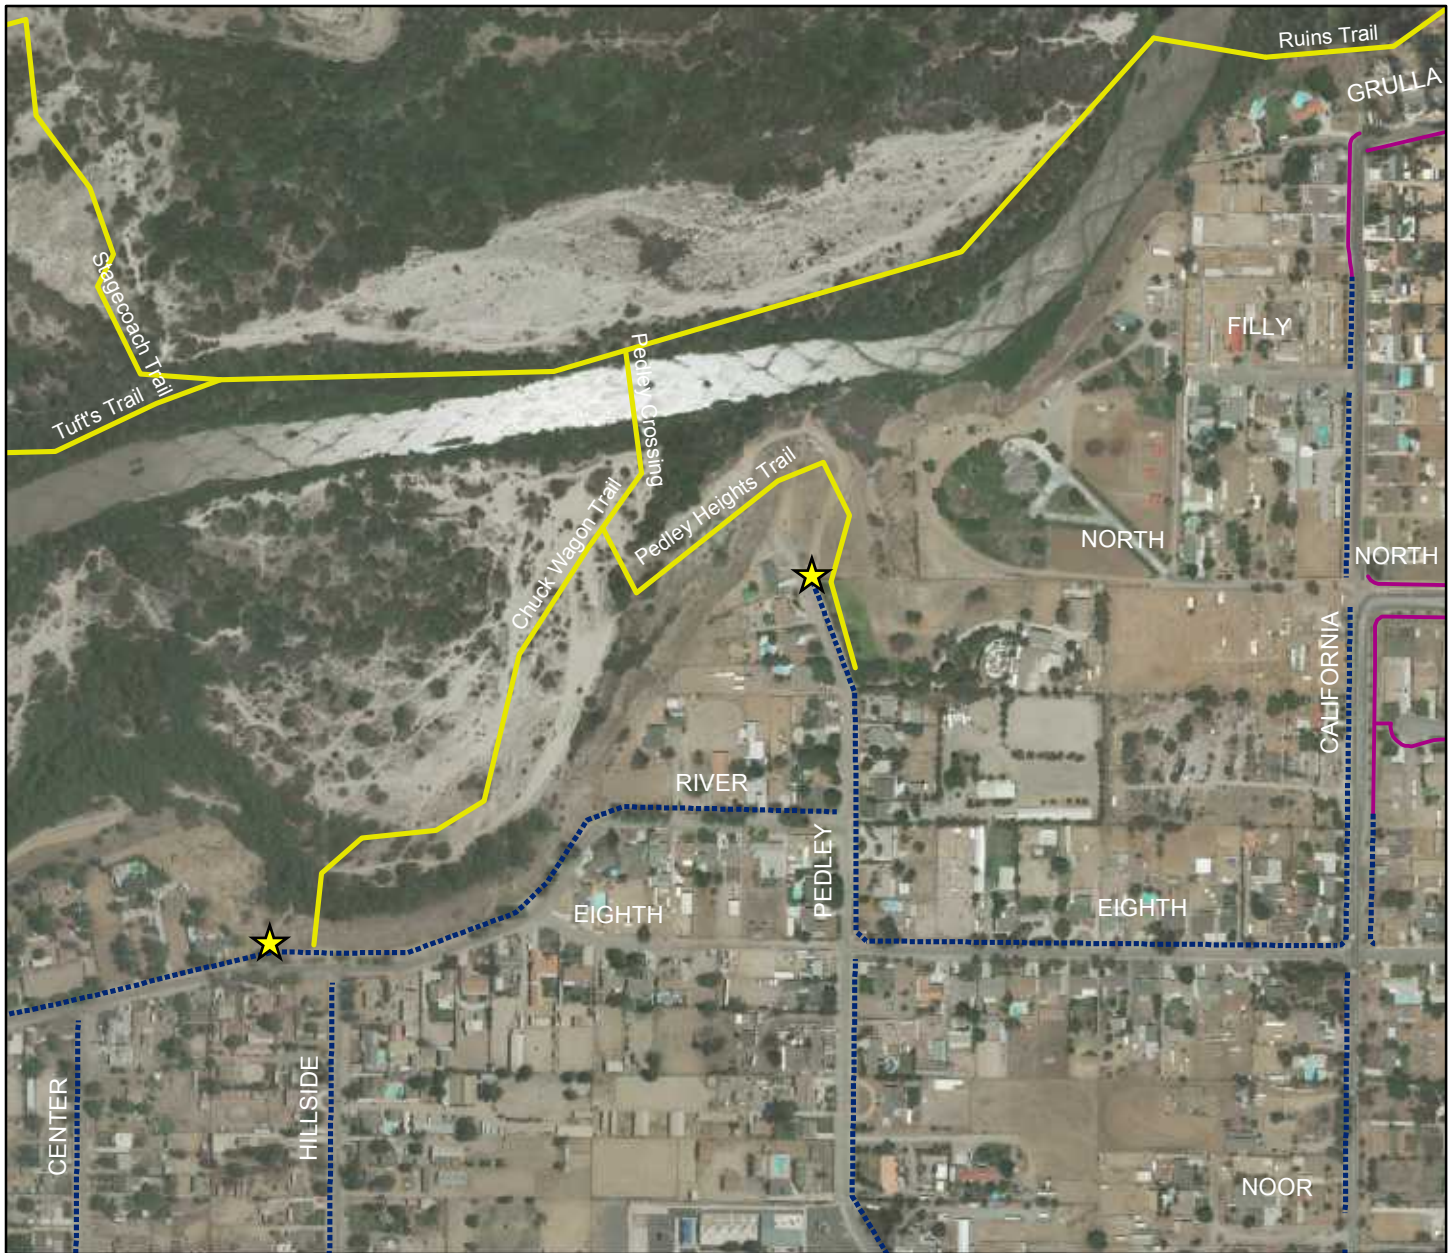

Legend

Type

- Entry Point
- Staging Area
- Norco_Hills_Trails
- Bridle Trails
- Soft Shoulder Trails
- Backyard Trails
- Santa Ana Trails

City of Norco Trail Map Atlas

Grid Number: O3

DRAFT
Last Edit: March 2018