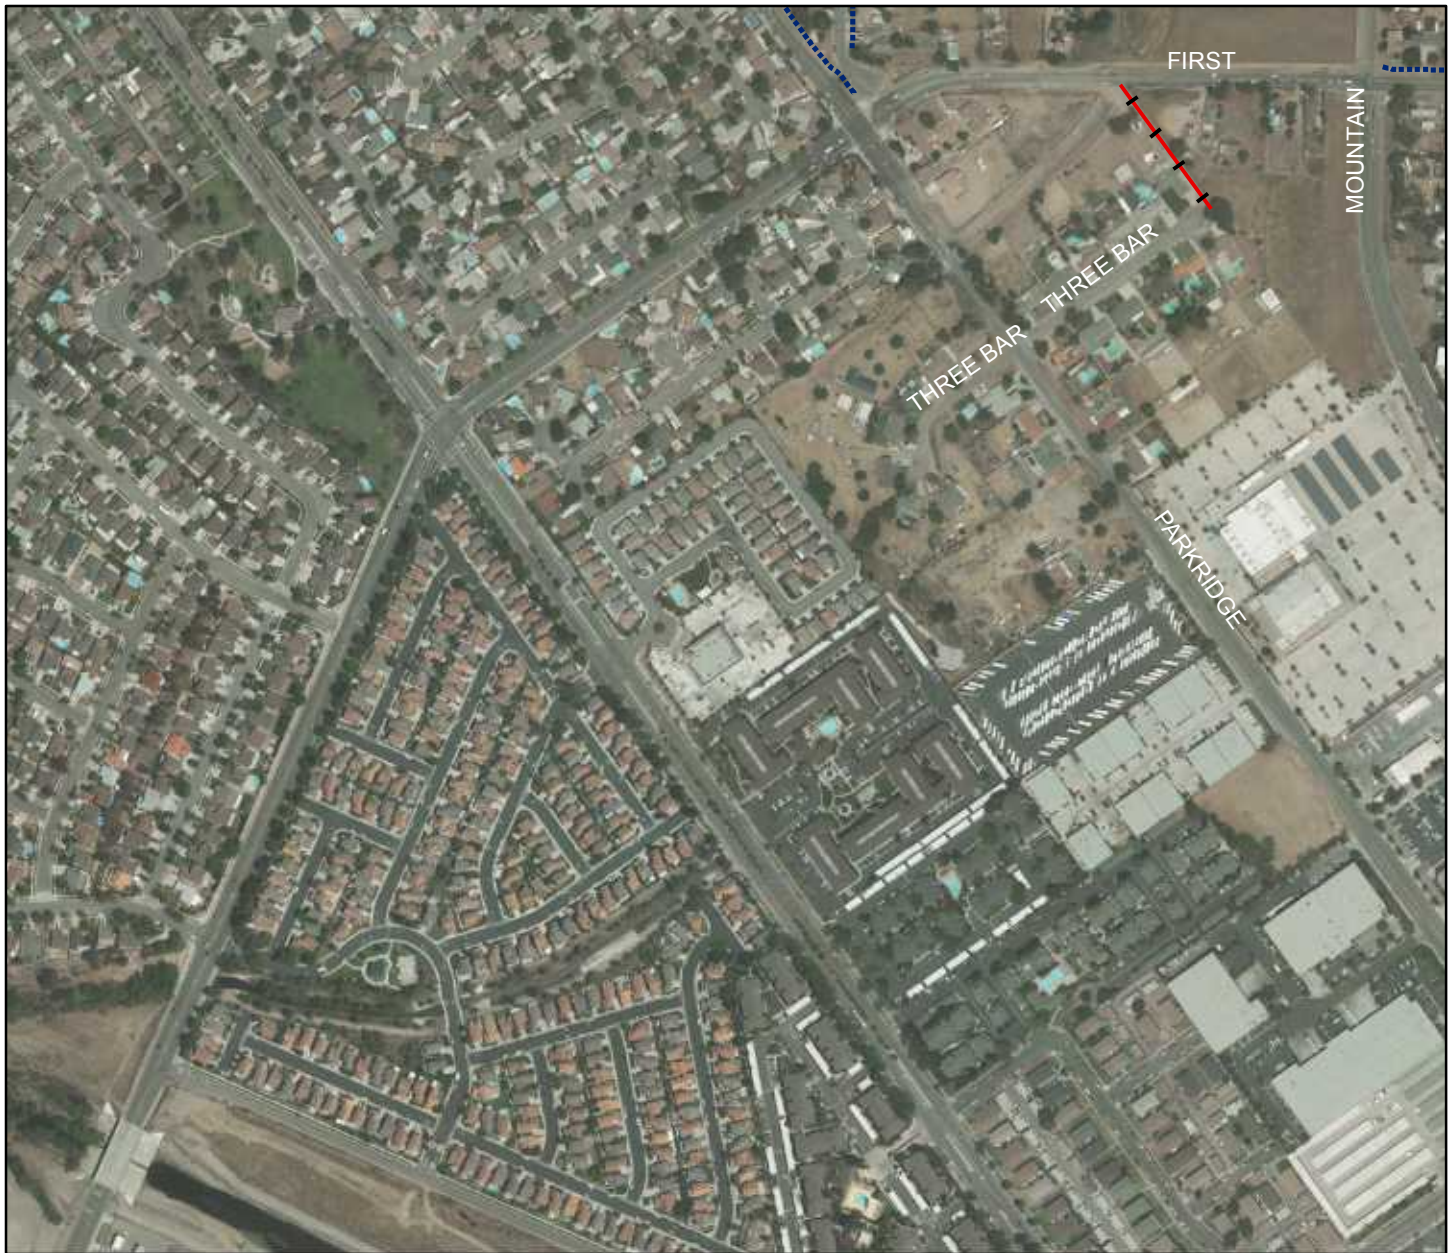

0 0.05 0.1 0.2 Miles