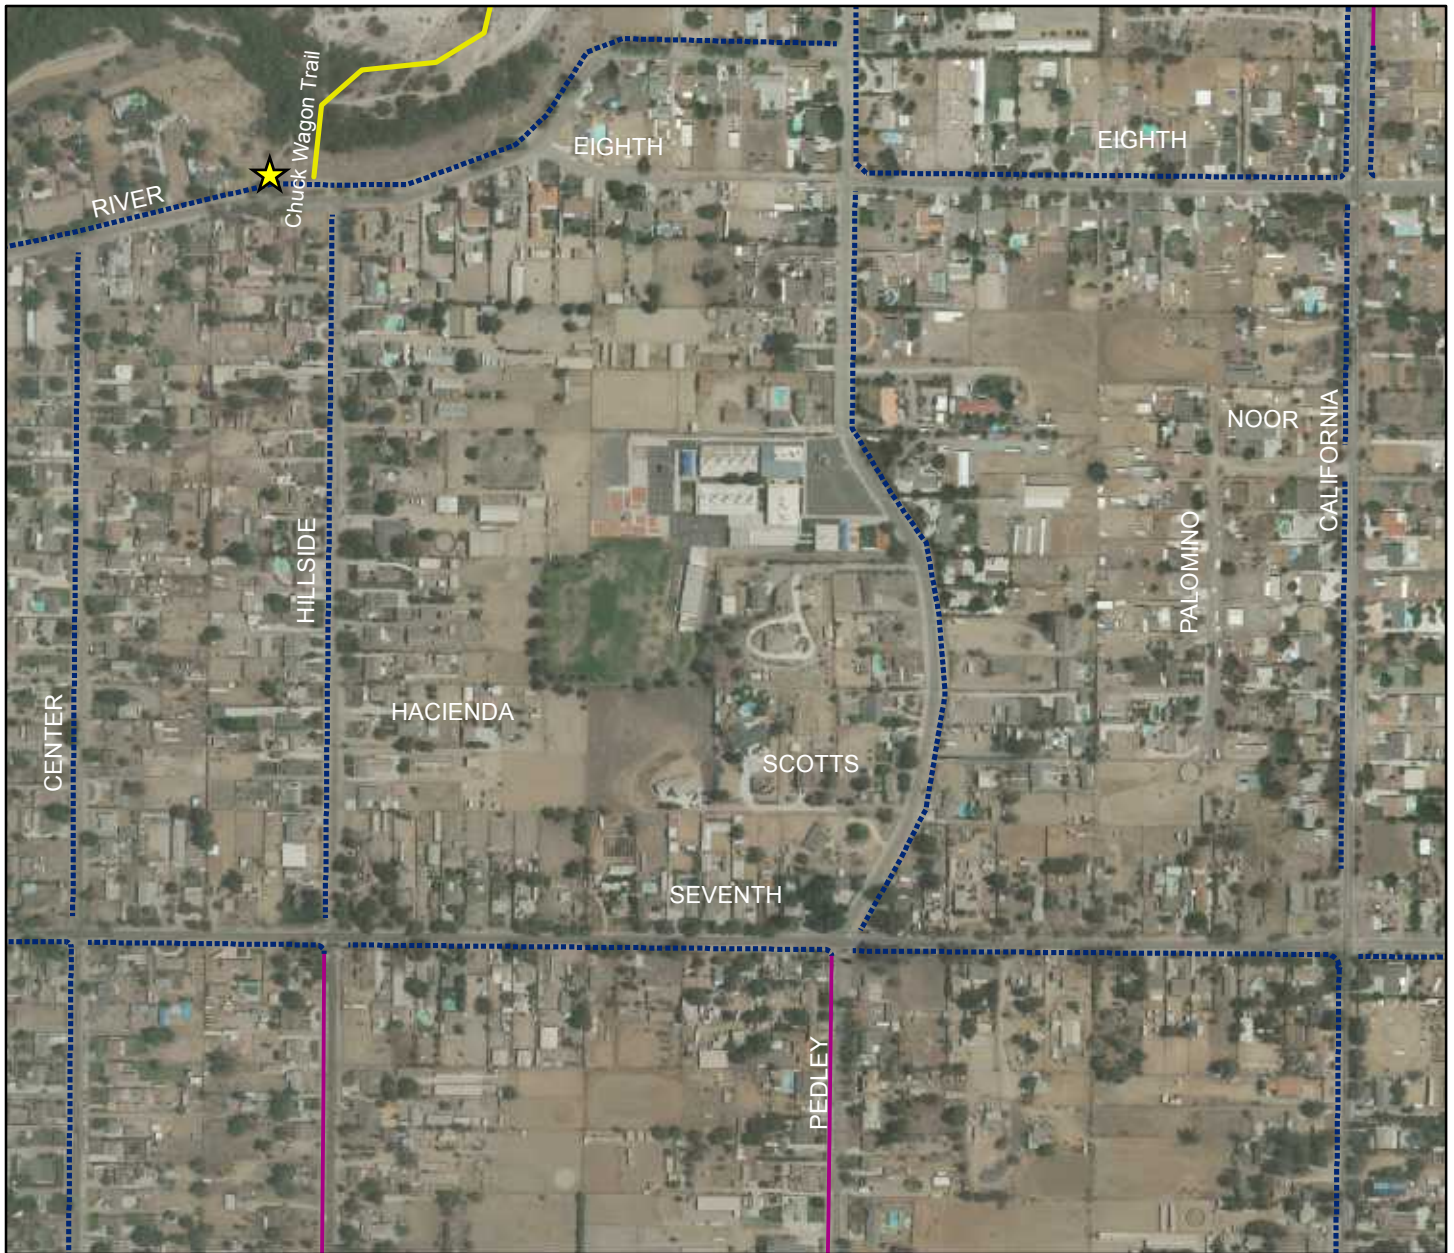

0 0.05 0.1 0.2 Miles