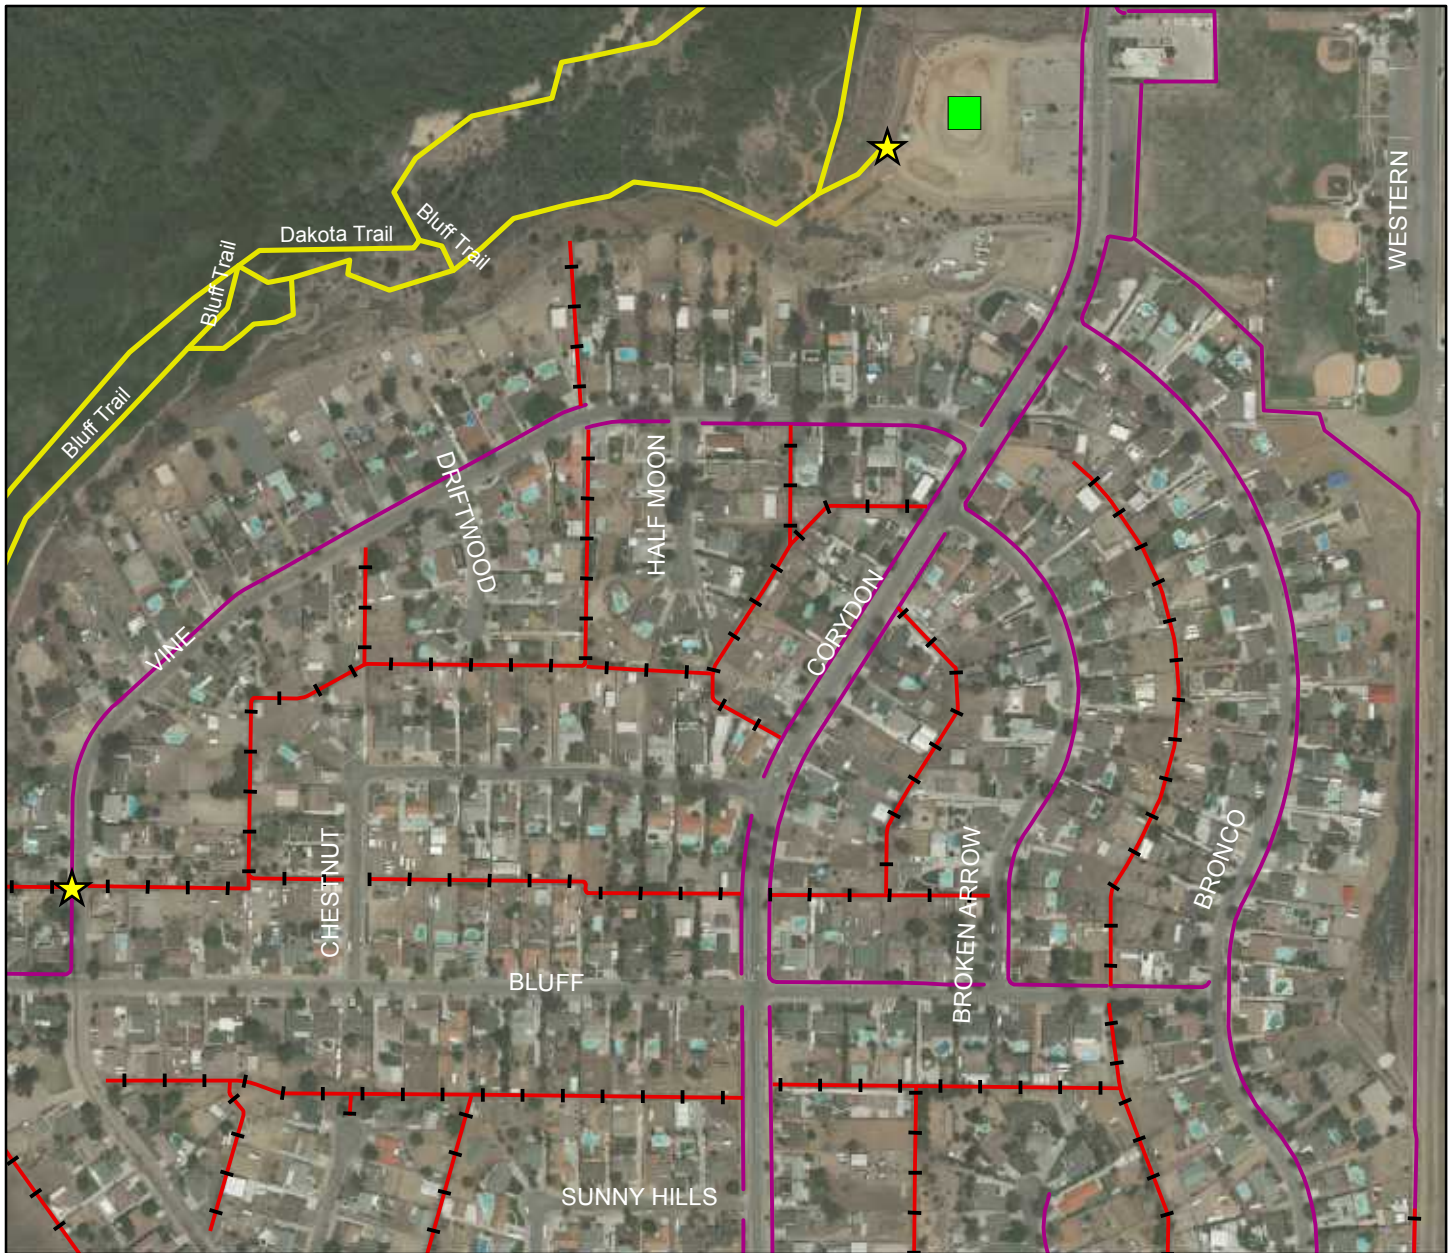

Grid Number: I11

DRAFT
Last Edit: March 2018

Legend

Type

-  Entry Point
-  Staging Area
-  Norco_Hills_Trails
-  Bridle Trails
-  Soft Shoulder Trails
-  Backyard Trails
-  Santa Ana Trails

City of Norco Trail Map Atlas

Grid Number: J6

DRAFT
Last Edit: March 2018

Legend

Type

-  Entry Point
-  Staging Area
-  Norco_Hills_Trails
-  Bridle Trails
-  Soft Shoulder Trails
-  Backyard Trails
-  Santa Ana Trails

City of Norco Trail Map Atlas

Grid Number: J7

DRAFT
Last Edit: March 2018

Legend

Type

-  Entry Point
-  Staging Area
-  Norco_Hills_Trails
-  Bridle Trails
-  Soft Shoulder Trails
-  Backyard Trails
-  Santa Ana Trails

City of Norco Trail Map Atlas