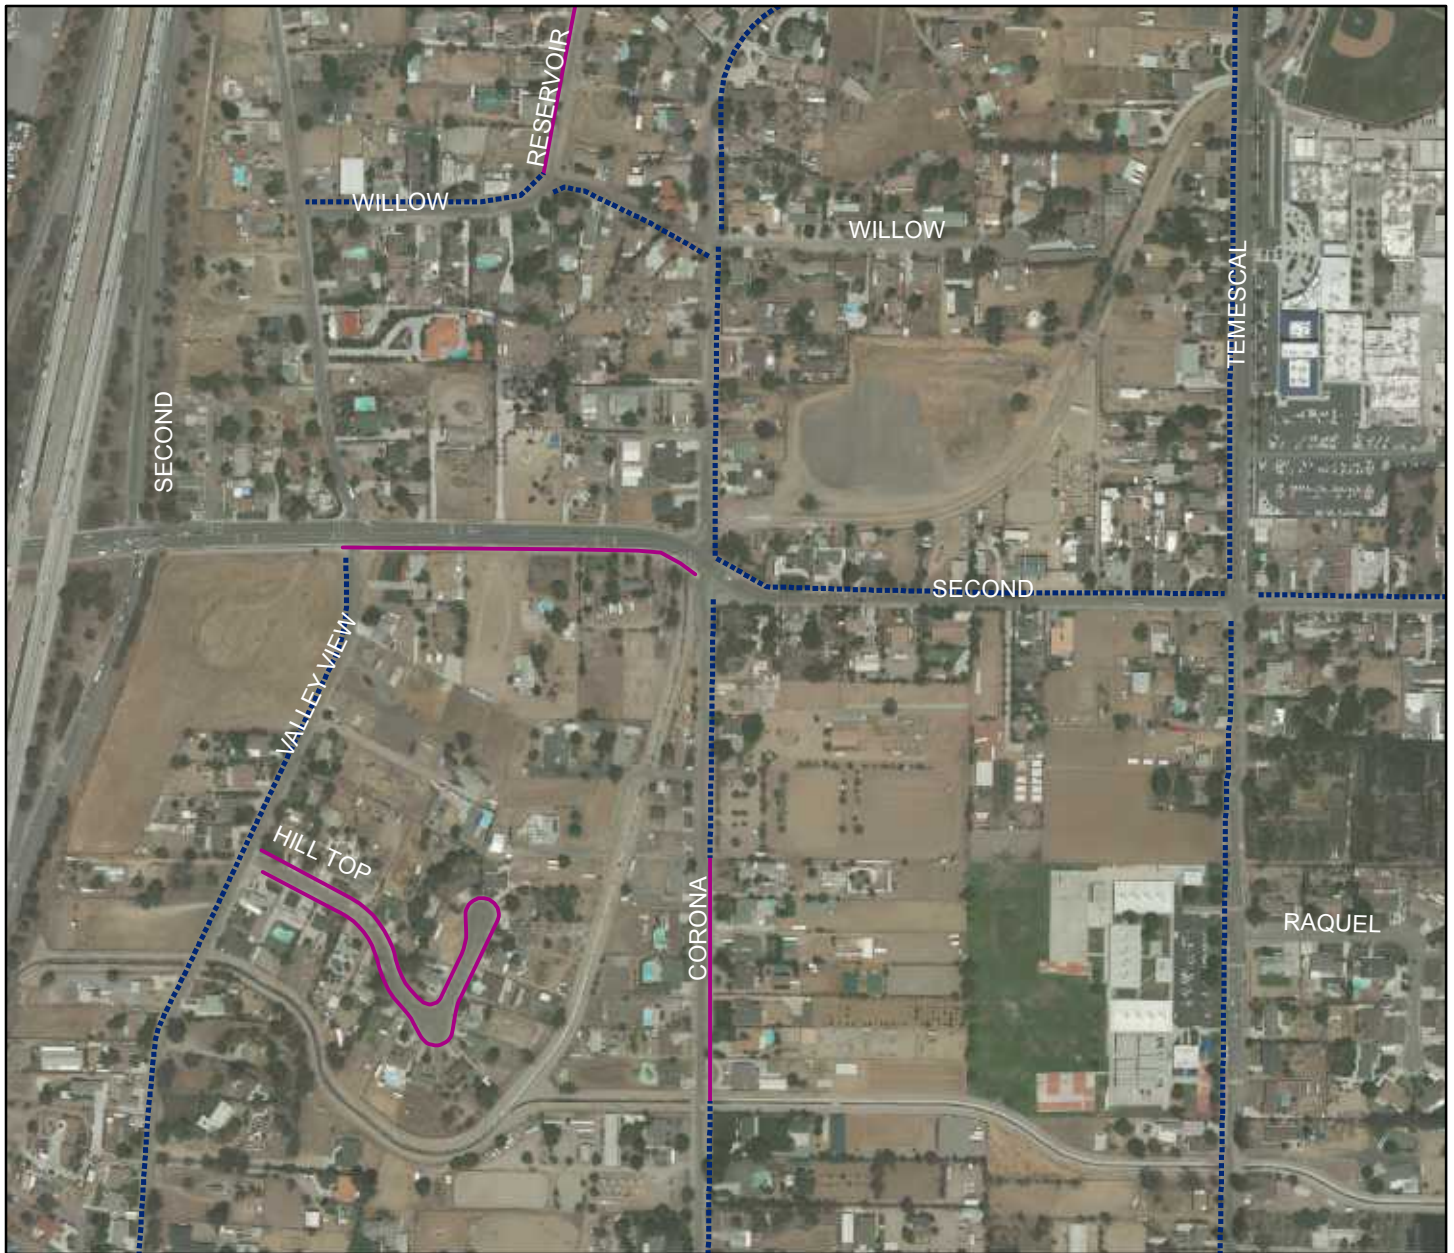

Legend

Type

- Entry Point
- Staging Area
- Norco_Hills_Trails
- Bridle Trails
- Soft Shoulder Trails
- Backyard Trails
- Santa Ana Trails

City of Norco Trail Map Atlas

Grid Number: M11

DRAFT
Last Edit: March 2018