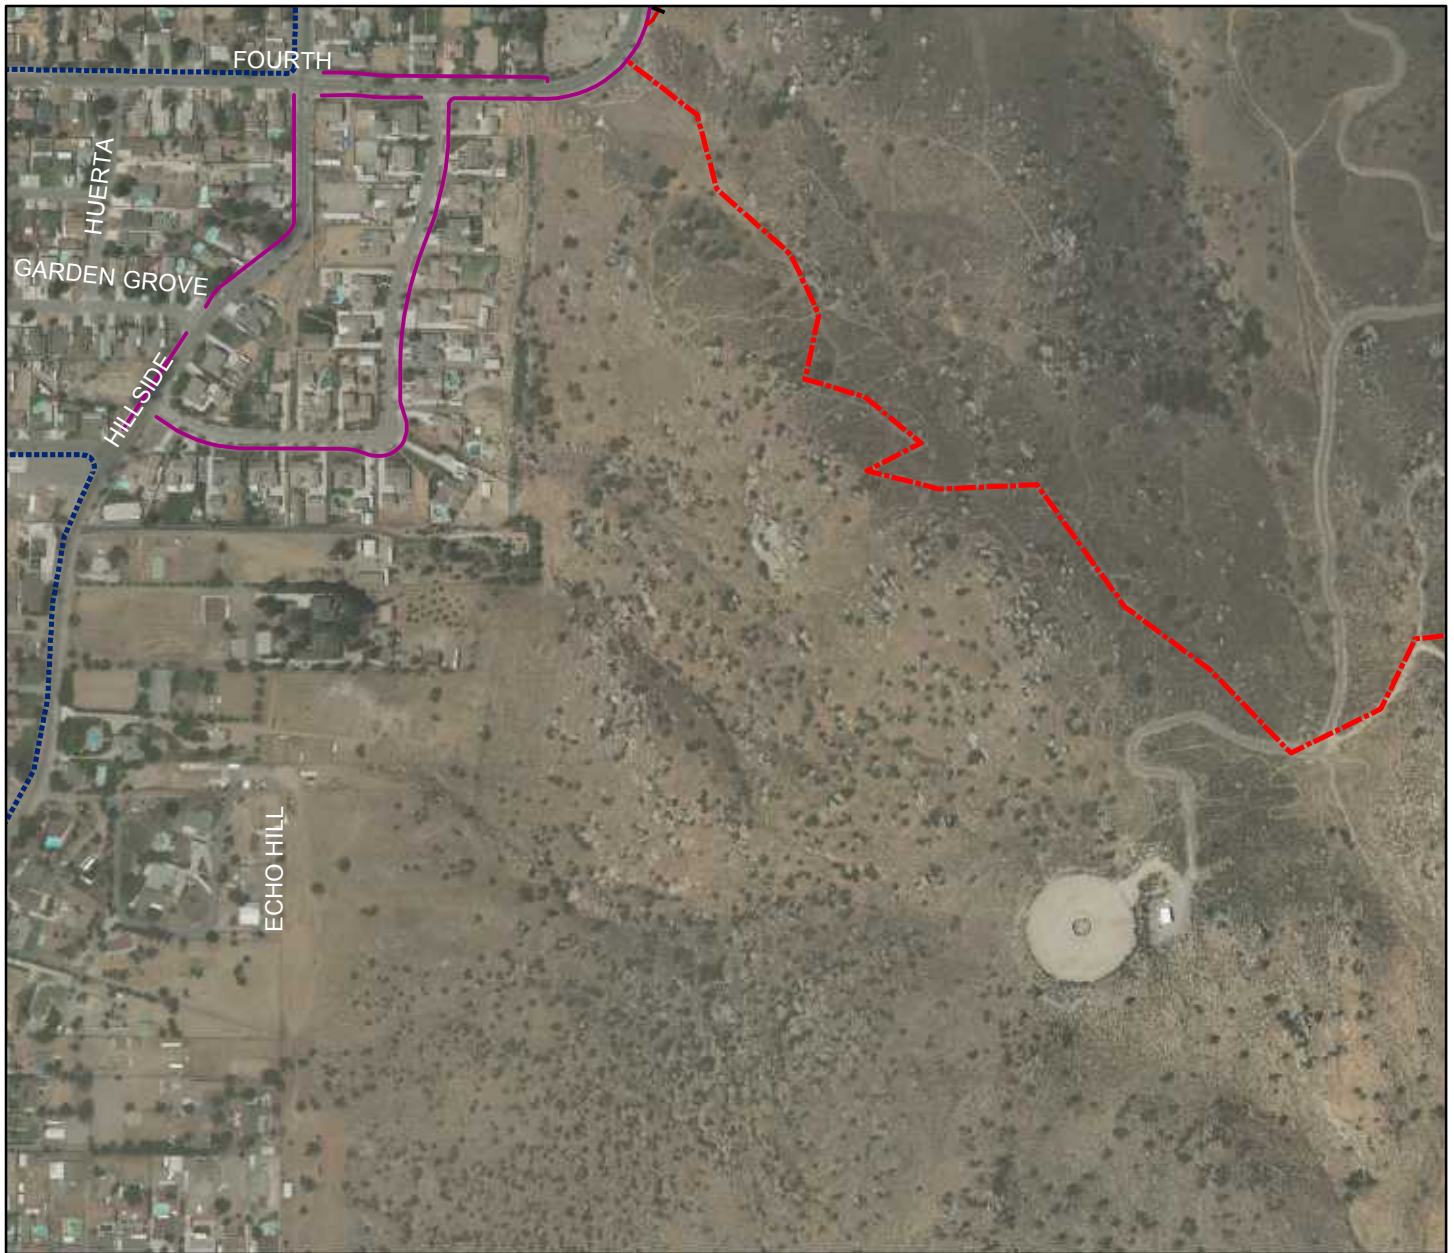

0 0.05 0.1 0.2 Miles