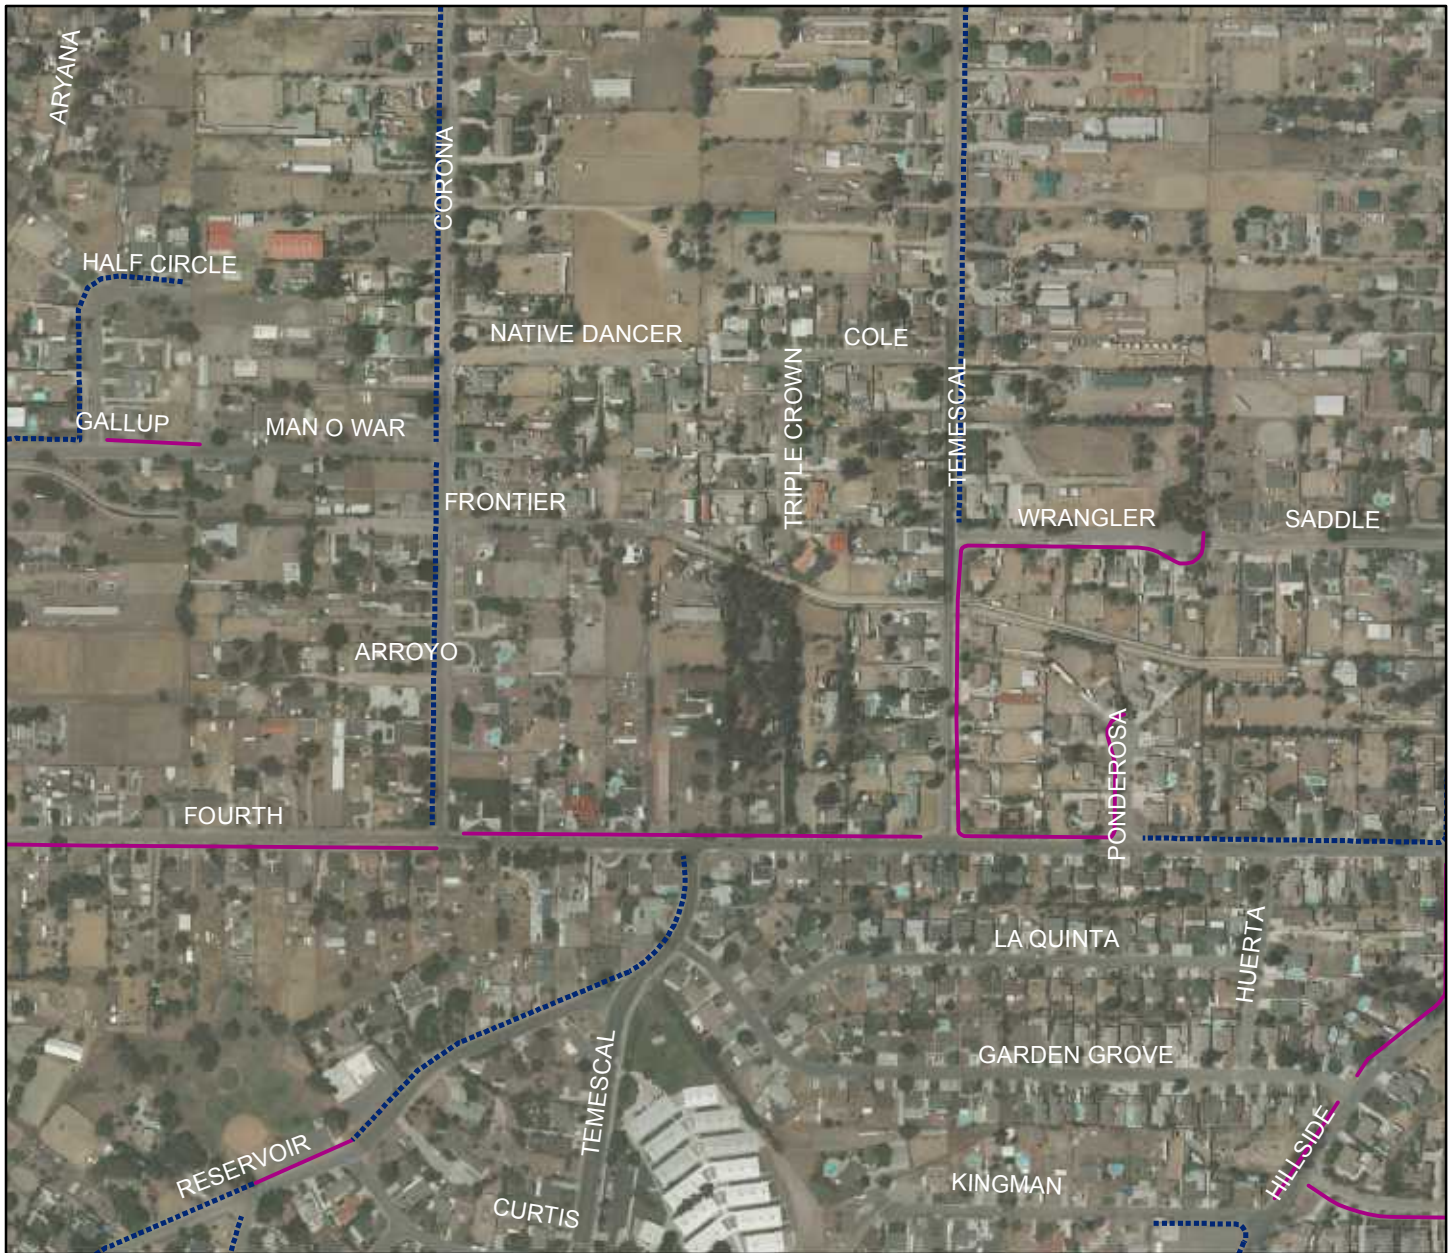

Legend

Type

- Entry Point
- Staging Area
- Norco_Hills_Trails
- Bridle Trails
- Soft Shoulder Trails
- Backyard Trails
- Santa Ana Trails

City of Norco Trail Map Atlas

Grid Number: N8

DRAFT
Last Edit: March 2018