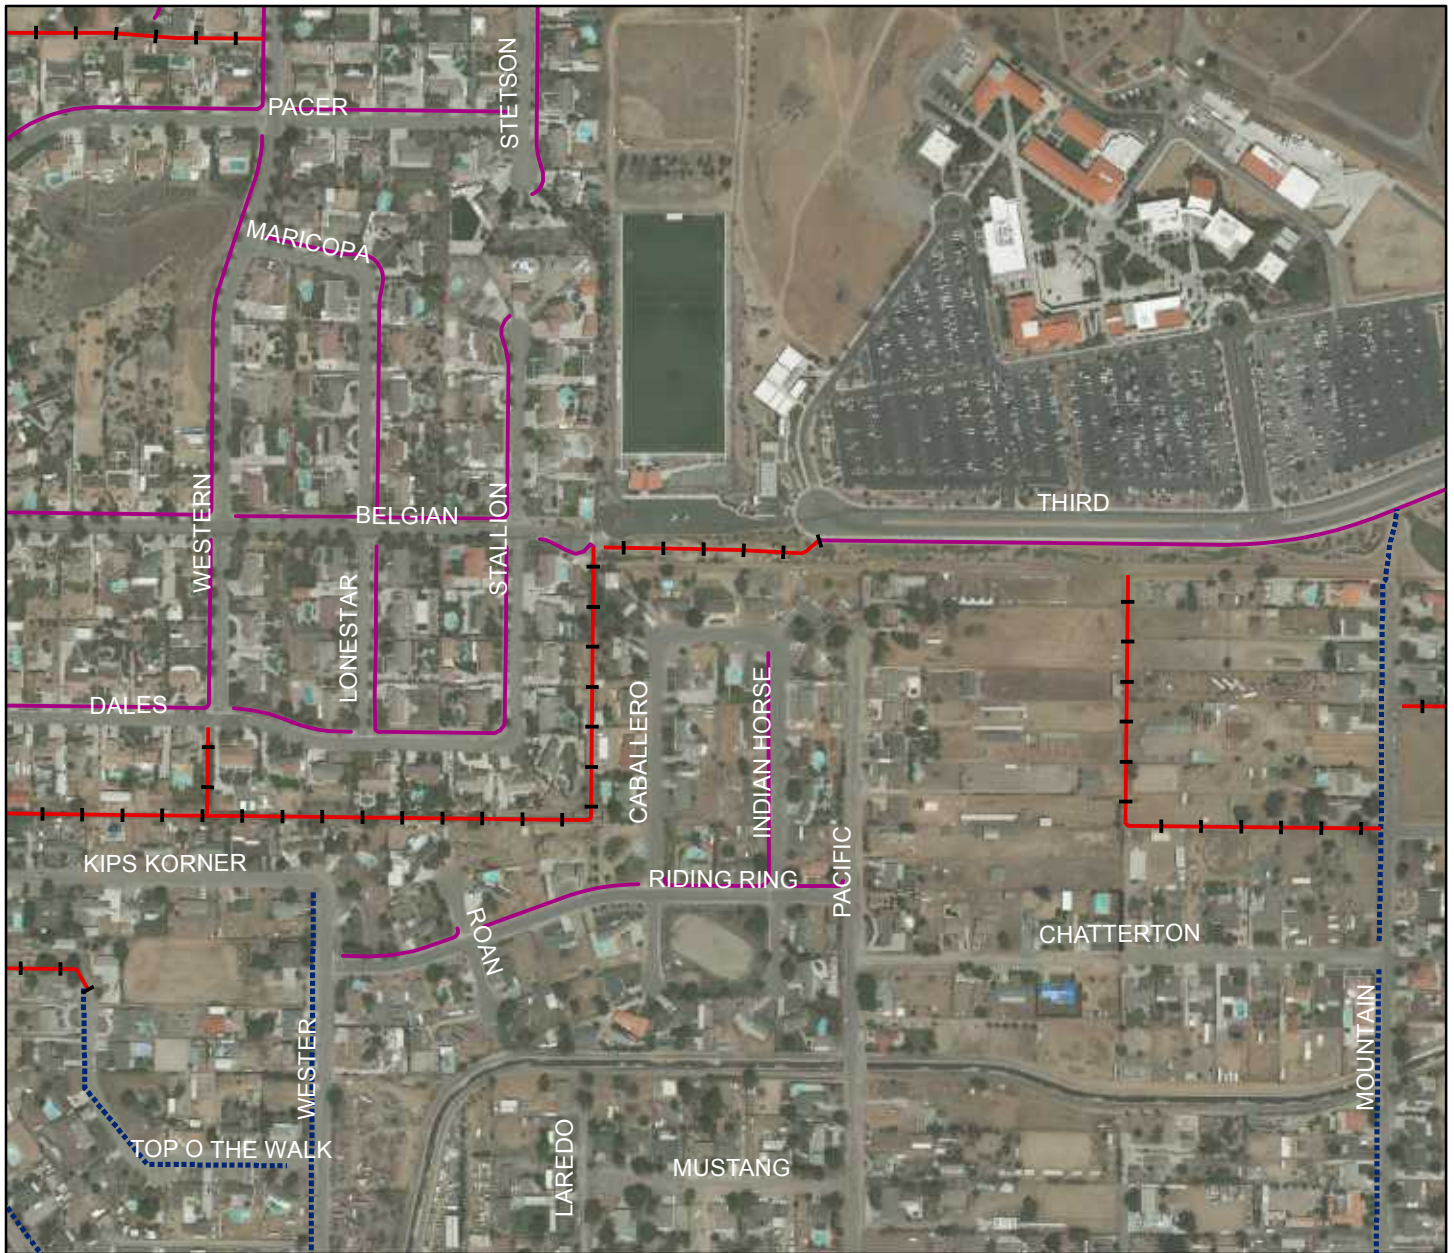

City of Norco Trail Map Atlas

Grid Number: K8

DRAFT
Last Edit: March 2018

Legend

Type

-  Entry Point
-  Staging Area
-  Norco_Hills_Trails
-  Bridle Trails
-  Soft Shoulder Trails
-  Backyard Trails
-  Santa Ana Trails

City of Norco Trail Map Atlas

Grid Number: K9

DRAFT
Last Edit: March 2018

Legend

Type

-  Entry Point
-  Staging Area
-  Norco_Hills_Trails
-  Bridle Trails
-  Soft Shoulder Trails
-  Backyard Trails
-  Santa Ana Trails