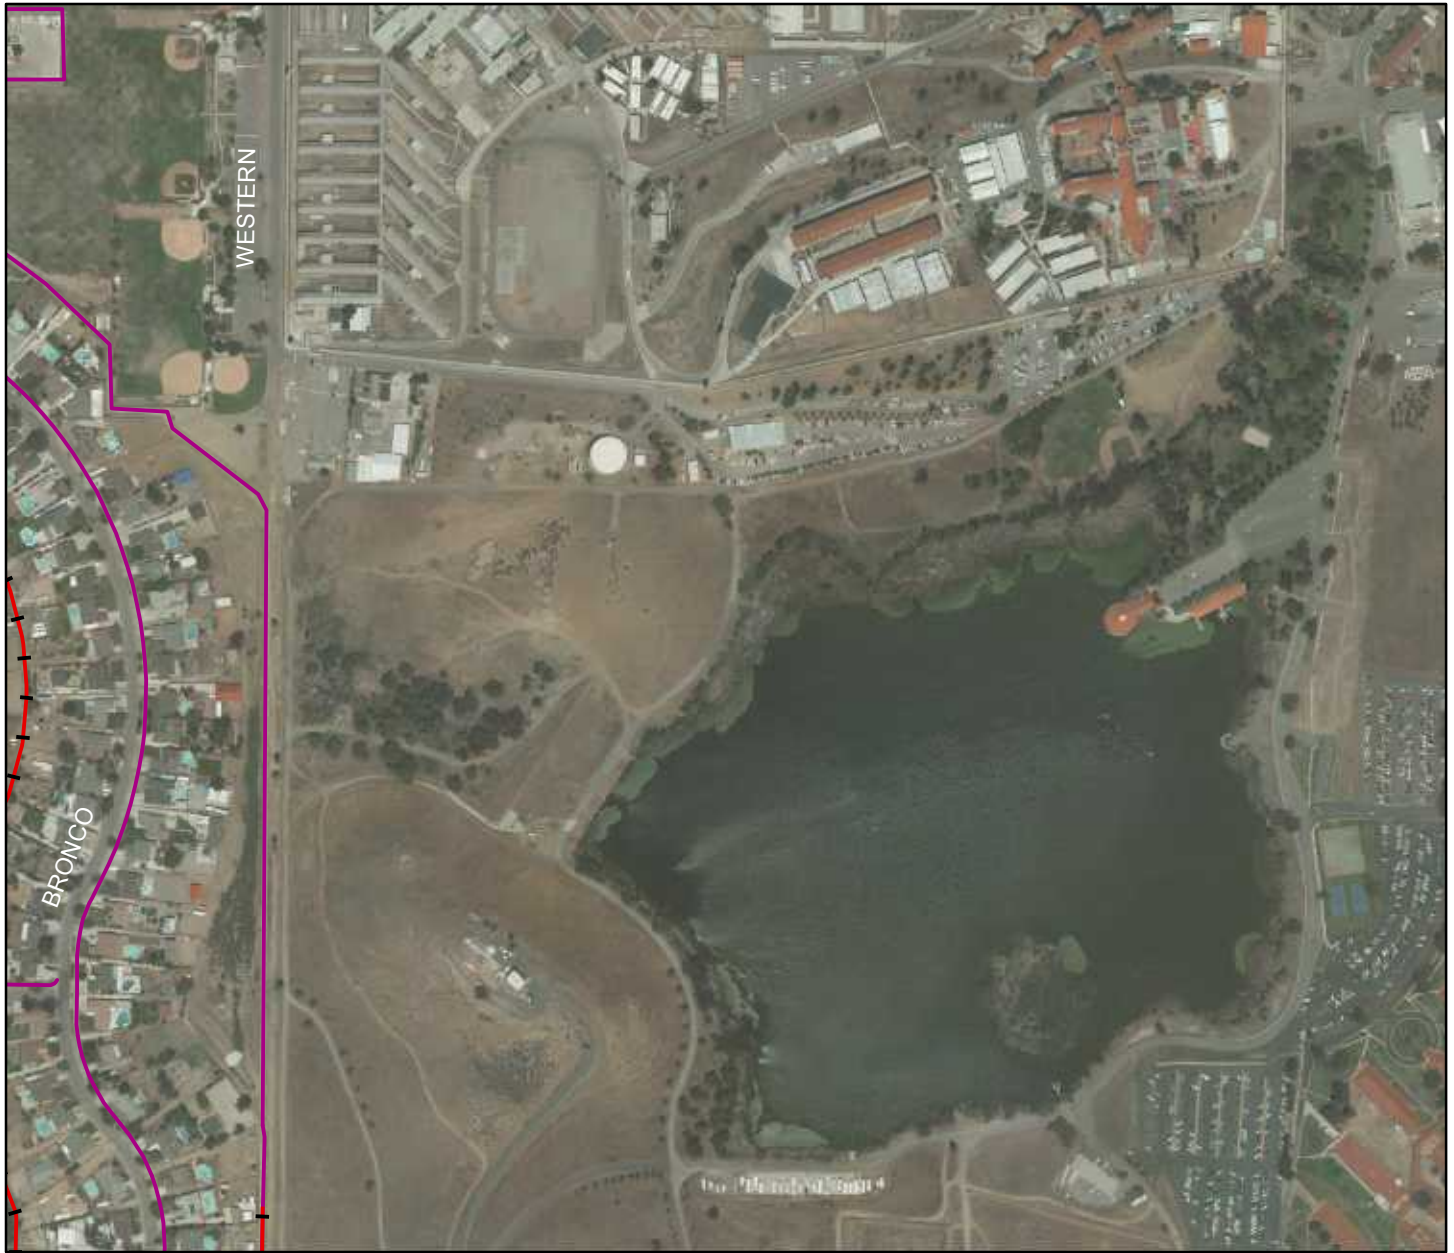

0 0.05 0.1 0.2 Miles