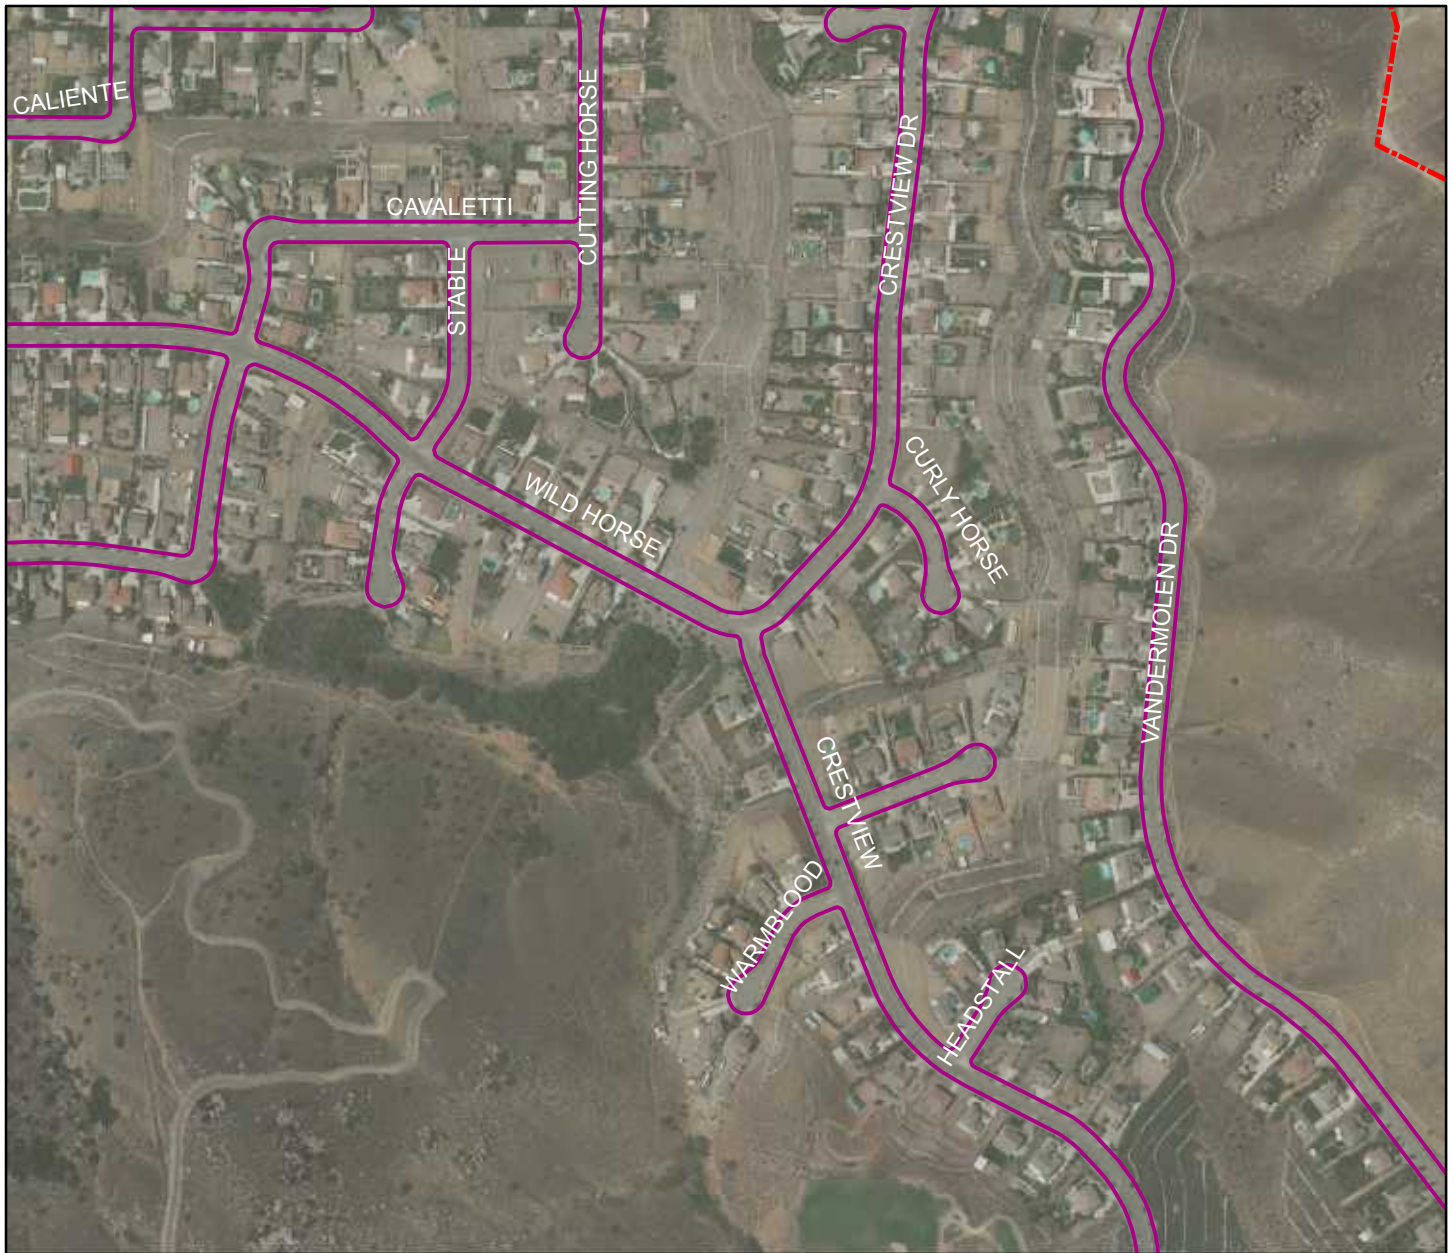

Legend

Type

- Entry Point
- Staging Area
- Norco_Hills_Trails
- Bridle Trails
- Soft Shoulder Trails
- Backyard Trails
- Santa Ana Trails

City of Norco Trail Map Atlas

Grid Number: P8

DRAFT
Last Edit: March 2018