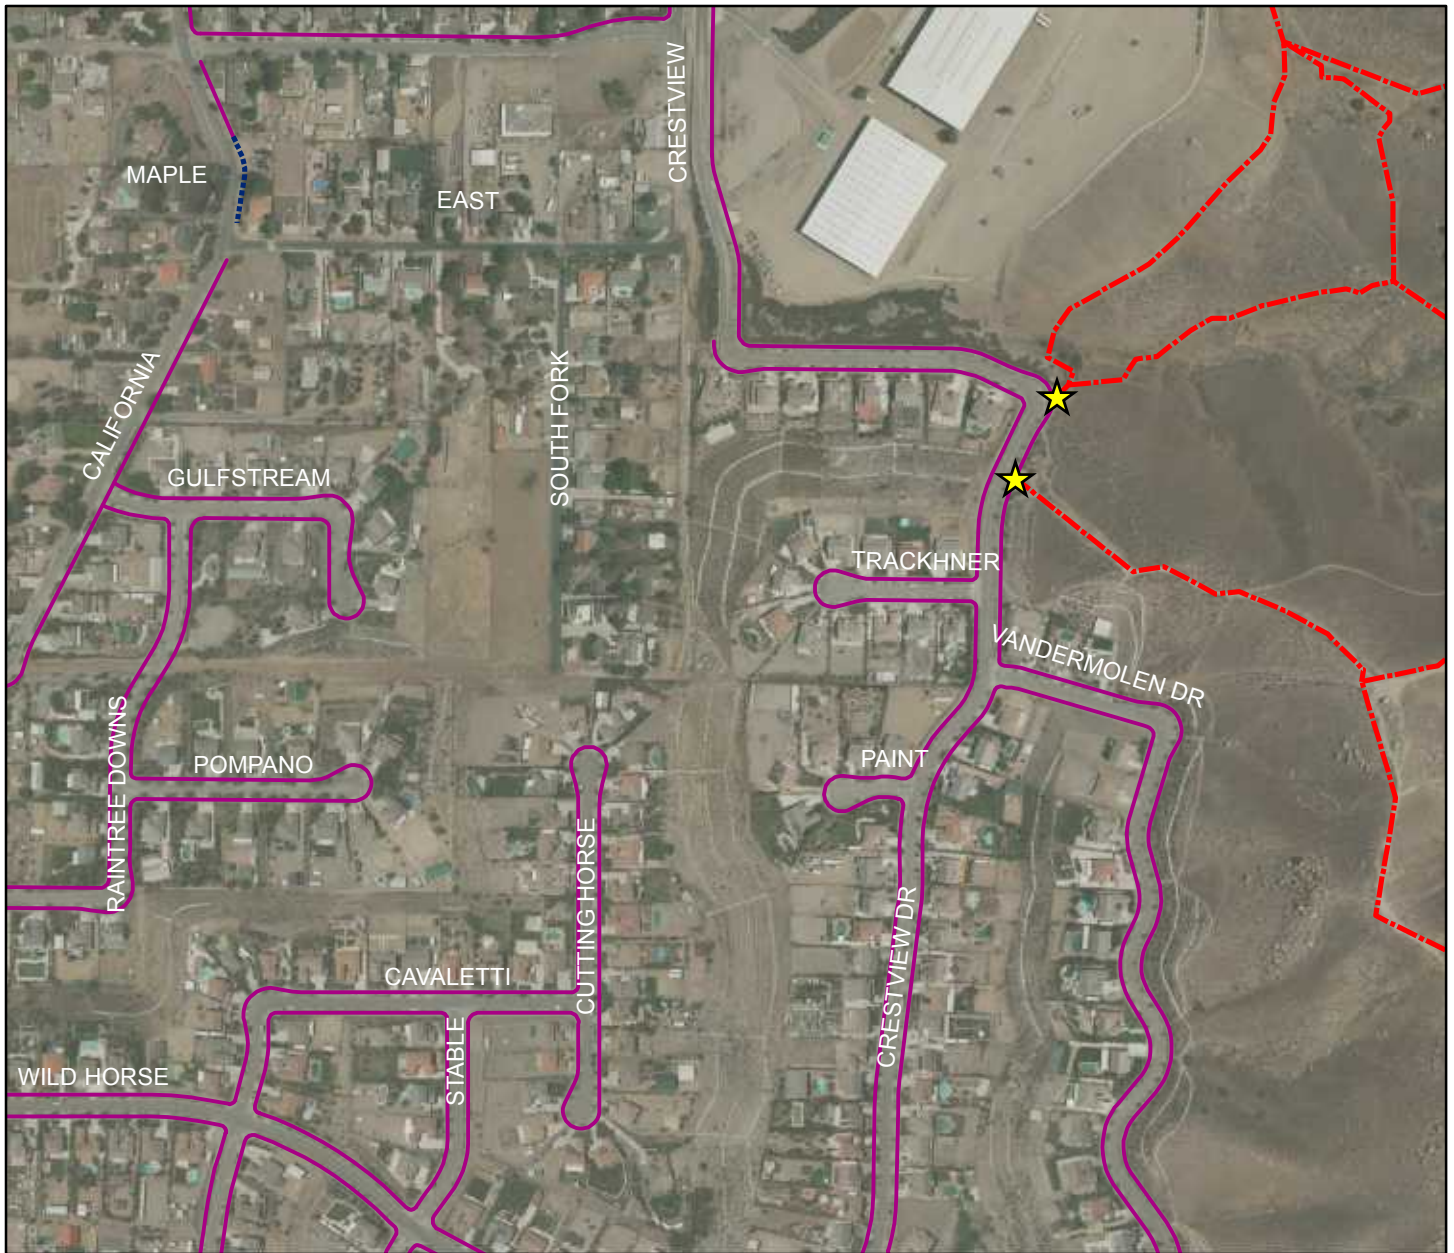

Legend

Type

- Entry Point
- Staging Area
- Norco_Hills_Trails
- Bridle Trails
- Soft Shoulder Trails
- Backyard Trails
- Santa Ana Trails

City of Norco Trail Map Atlas

Grid Number: P7

DRAFT
Last Edit: March 2018